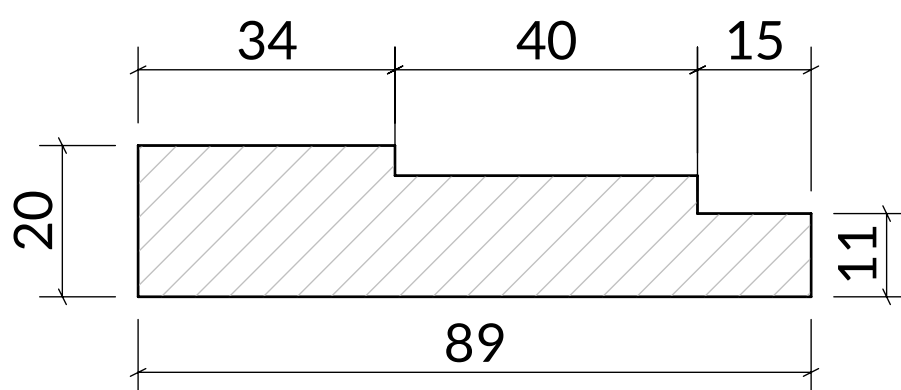

# AR1

W: 89mm x D: 20mm

Timber options: Tulipwood, Sapele, American Oak, European Oak, American Maple, American Cherry, American Black Walnut, or Ash. For other timbers please call to discuss.

Finish: Primed, stained, lacquered or oiled. If required we can also supply "clean" for onsite french polishing/finishing.

Minimum order 10 linear meters.

Category: Architrave

Scale: 1:1 @ A4

Unit 6, Bilton Road, Cadwell Lane, SG4 0SB

+44 (0)1462 444462

[sales@cadwellgreendoors.co.uk](mailto:sales@cadwellgreendoors.co.uk)

[www.cadwellgreendoors.co.uk](http://www.cadwellgreendoors.co.uk)