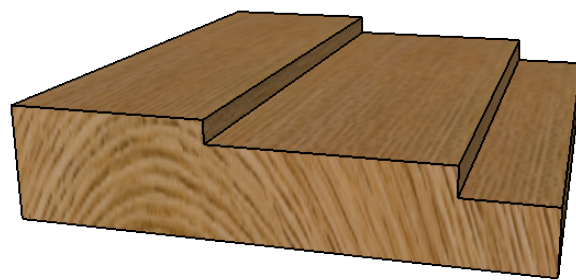

# AR1

W: 89mm x D: 20mm

Timber options: Tulipwood, Sapele, American Oak, European Oak, American Maple, American Cherry, American Black Walnut, or Ash. For other timbers please call to discuss.

Finish: Primed, stained, lacquered or oiled. If required we can also supply "clean" for onsite french polishing/finishing.

Minimum order 10 linear meters.

Category: Architrave

Scale: 1:1 @ A4

Unit 6, Bilton Road, Cadwell Lane, SG4 0SB

+44 (0)1462 444462

[sales@cadwellgreendoors.co.uk](mailto:sales@cadwellgreendoors.co.uk)

[www.cadwellgreendoors.co.uk](http://www.cadwellgreendoors.co.uk)