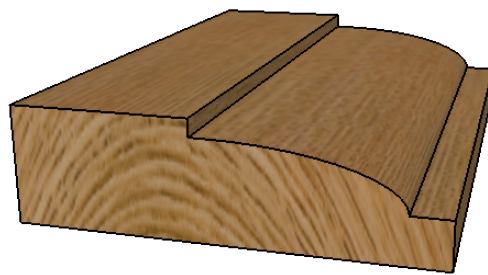

AR10

W: 70mm x D: 20mm

Timber options: Tulipwood, Sapele, American Oak, European Oak, American Maple, American Cherry, American Black Walnut, or Ash. For other timbers please call to discuss.

Finish: Primed, stained, lacquered or oiled. If required we can also supply "clean" for onsite french polishing/finishing.

Minimum order 10 linear meters.

Category: Architrave

Scale: 1:1 @ A4