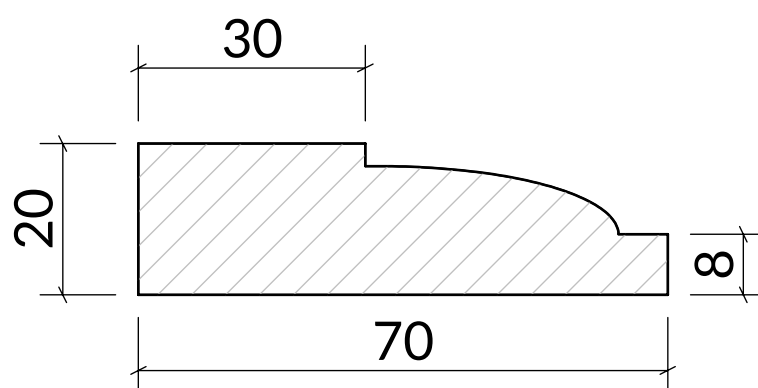

AR10

W: 70mm x D: 20mm

Timber options: Tulipwood, Sapele, American Oak, European Oak, American Maple, American Cherry, American Black Walnut, or Ash. For other timbers please call to discuss.

Finish: Primed, stained, lacquered or oiled. If required we can also supply "clean" for onsite french polishing/finishing.

Minimum order 10 linear meters.

Category: Architrave

Scale: 1:1 @ A4

Unit 6, Bilton Road, Cadwell Lane, SG4 0SB
+44 (0)1462 444462
sales@cadwellgreendoors.co.uk
www.cadwellgreendoors.co.uk