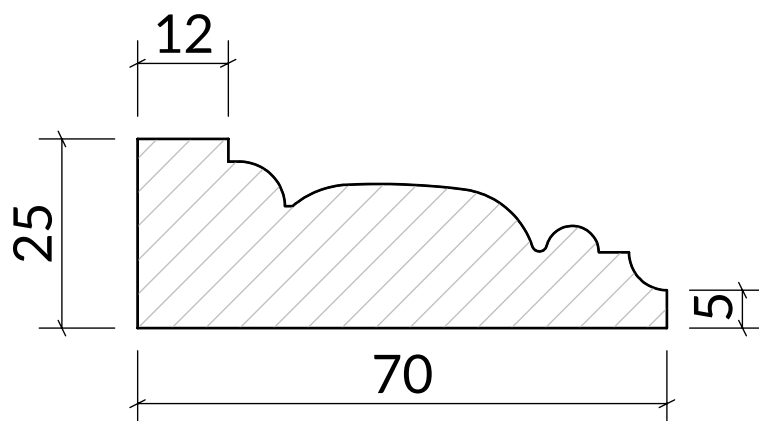

Minimum order 10 linear meters.

Category: Architrave

Scale: 1:1 @ A4

Unit 6, Bilton Road, Cadwell Lane, SG4 0SB
+44 (0)1462 444462
sales@cadwellgreendoors.co.uk
www.cadwellgreendoors.co.uk