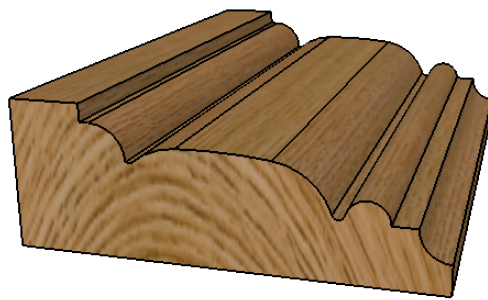

AR11

W: 70mm x D: 25mm

Timber options: Tulipwood, Sapele, American Oak, European Oak, American Maple, American Cherry, American Black Walnut, or Ash. For other timbers please call to discuss.

Finish: Primed, stained, lacquered or oiled. If required we can also supply "clean" for onsite french polishing/finishing.

Minimum order 10 linear meters.

Category: Architrave

Scale: 1:1 @ A4

Unit 6, Bilton Road, Cadwell Lane, SG4 0SB
+44 (0)1462 444462
sales@cadwellgreendoors.co.uk
www.cadwellgreendoors.co.uk