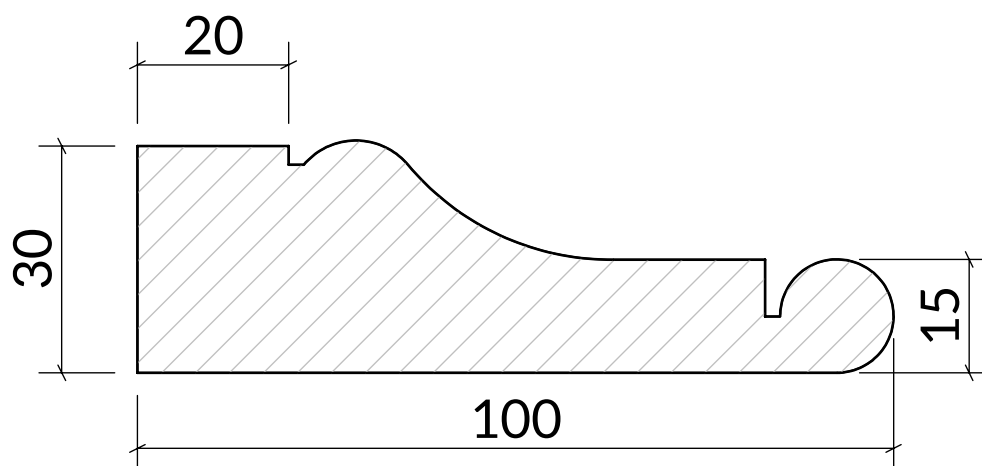

# AR12

W: 100mm x D: 30mm

Timber options: Tulipwood, Sapele, American Oak, European Oak, American Maple, American Cherry, American Black Walnut, or Ash. For other timbers please call to discuss.

Finish: Primed, stained, lacquered or oiled. If required we can also supply "clean" for onsite french polishing/finishing.

Minimum order 10 linear meters.

Category: Architrave

Scale: 1:1 @ A4

Unit 6, Bilton Road, Cadwell Lane, SG4 0SB

+44 (0)1462 444462

[sales@cadwellgreendoors.co.uk](mailto:sales@cadwellgreendoors.co.uk)

[www.cadwellgreendoors.co.uk](http://www.cadwellgreendoors.co.uk)