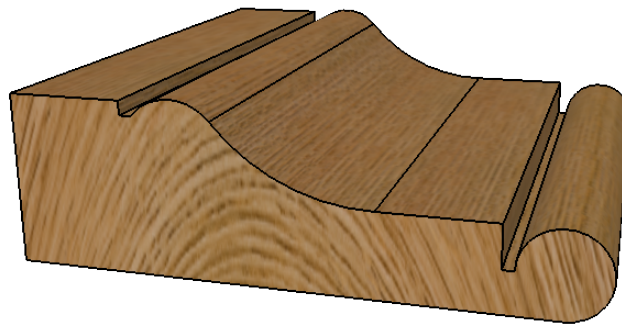

AR12

W: 100mm x D: 30mm

Timber options: Tulipwood, Sapele, American Oak, European Oak, American Maple, American Cherry, American Black Walnut, or Ash. For other timbers please call to discuss.

Finish: Primed, stained, lacquered or oiled. If required we can also supply "clean" for onsite french polishing/finishing.

Minimum order 10 linear meters.

Category: Architrave