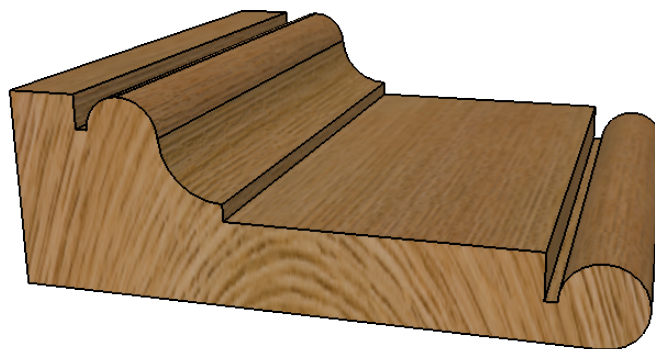

AR14

W: 107mm x D: 35mm

Timber options: Tulipwood, Sapele, American Oak, European Oak, American Maple, American Cherry, American Black Walnut, or Ash. For other timbers please call to discuss.

Finish: Primed, stained, lacquered or oiled. If required we can also supply "clean" for onsite french polishing/finishing.

Minimum order 10 linear meters.

Category: Architrave

Scale: 1:1 @ A4

Unit 6, Bilton Road, Cadwell Lane, SG4 0SB

+44 (0)1462 444462

sales@cadwellgreendoors.co.uk

www.cadwellgreendoors.co.uk