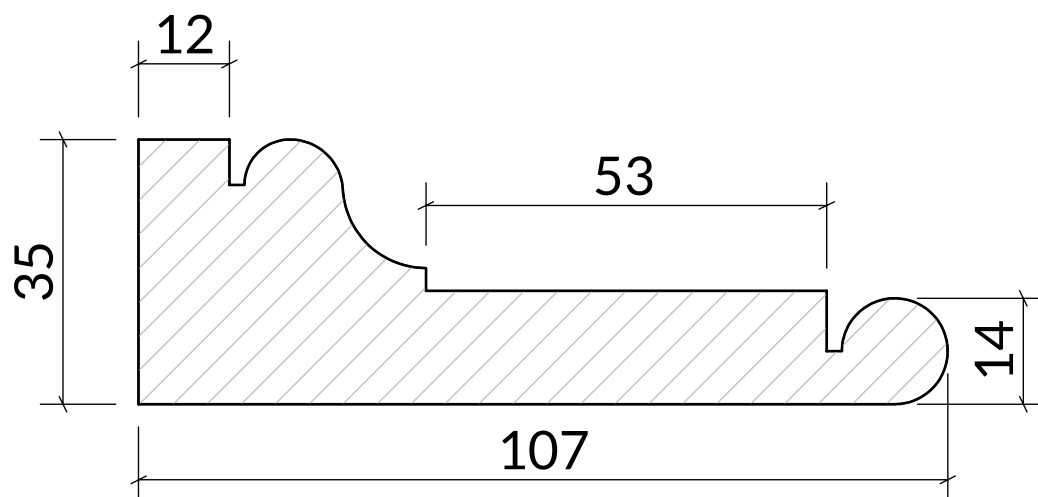

AR14

W: 107mm x D: 35mm

Timber options: Tulipwood, Sapele, American Oak, European Oak, American Maple, American Cherry, American Black Walnut, or Ash. For other timbers please call to discuss.

Finish: Primed, stained, lacquered or oiled. If required we can also supply "clean" for onsite french polishing/finishing.

Minimum order 10 linear meters.

Category: Architrave

Scale: 1:1 @ A4

Unit 6, Bilton Road, Cadwell Lane, SG4 0SB

+44 (0)1462 444462

sales@cadwellgreendoors.co.uk

www.cadwellgreendoors.co.uk