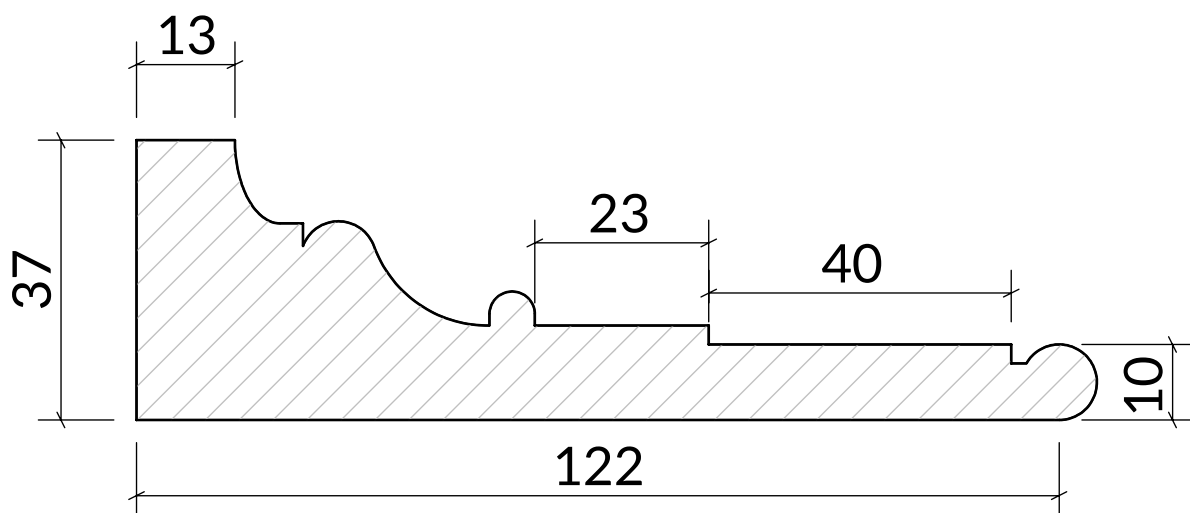

AR15

W: 122mm x D: 37mm

Timber options: Tulipwood, Sapele, American Oak, European Oak, American Maple, American Cherry, American Black Walnut, or Ash. For other timbers please call to discuss.

Finish: Primed, stained, lacquered or oiled. If required we can also supply "clean" for onsite french polishing/finishing.

Minimum order 10 linear meters.

Category: Architrave

Scale: 1:1 @ A4

Unit 6, Bilton Road, Cadwell Lane, SG4 0SB

+44 (0)1462 444462

sales@cadwellgreendoors.co.uk

www.cadwellgreendoors.co.uk