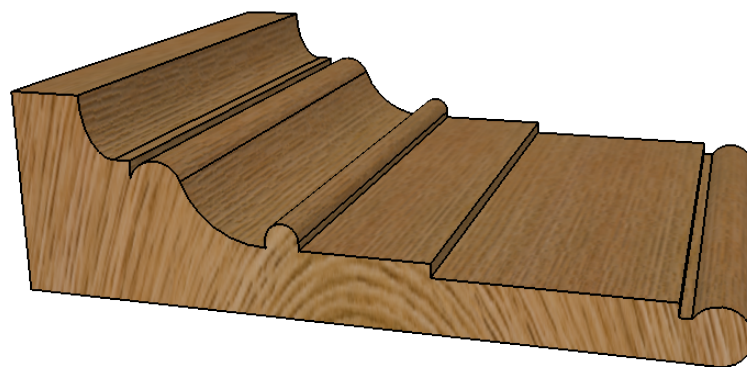

AR15

W: 122mm x D: 37mm

Timber options: Tulipwood, Sapele, American Oak, European Oak, American Maple, American Cherry, American Black Walnut, or Ash. For other timbers please call to discuss.

Finish: Primed, stained, lacquered or oiled. If required we can also supply "clean" for onsite french polishing/finishing.

Minimum order 10 linear meters.

Category: Architrave

Scale: 1:1 @ A4

Unit 6, Bilton Road, Cadwell Lane, SG4 0SB

+44 (0)1462 444462

sales@cadwellgreendoors.co.uk

www.cadwellgreendoors.co.uk