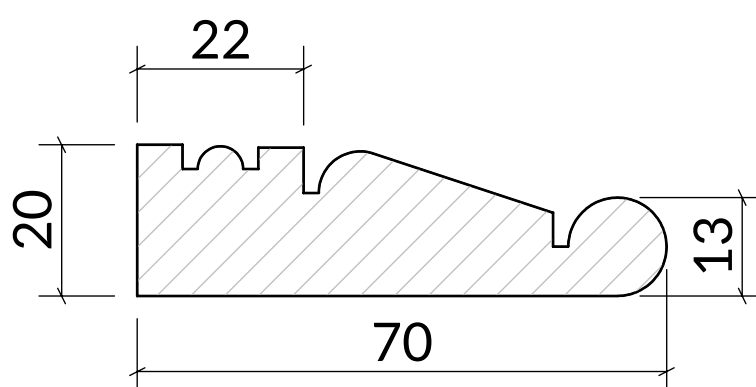

AR2

W: 70mm x D: 20mm

Timber options: Tulipwood, Sapele, American Oak, European Oak, American Maple, American Cherry, American Black Walnut, or Ash. For other timbers please call to discuss.

Finish: Primed, stained, lacquered or oiled. If required we can also supply "clean" for onsite french polishing/finishing.

Minimum order 10 linear meters.

Category: Architrave

Scale: 1:1 @ A4

Unit 6, Bilton Road, Cadwell Lane, SG4 0SB
+44 (0)1462 444462
sales@cadwellgreendoors.co.uk
www.cadwellgreendoors.co.uk