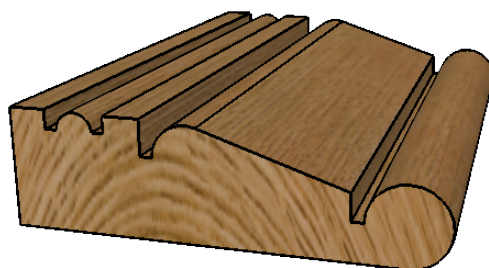

AR2

W: 70mm x D: 20mm

Timber options: Tulipwood, Sapele, American Oak, European Oak, American Maple, American Cherry, American Black Walnut, or Ash. For other timbers please call to discuss.

Finish: Primed, stained, lacquered or oiled. If required we can also supply "clean" for onsite french polishing/finishing.

Minimum order 10 linear meters.

Category: Architrave

Scale: 1:1 @ A4

Unit 6, Bilton Road, Cadwell Lane, SG4 0SB
+44 (0)1462 444462
sales@cadwellgreendoors.co.uk
www.cadwellgreendoors.co.uk