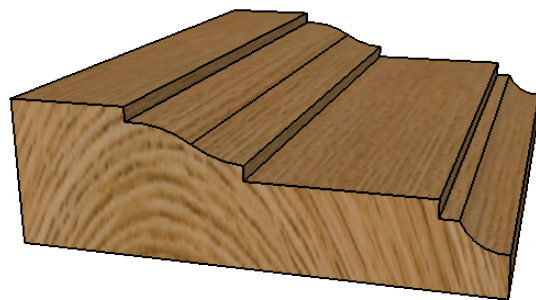

AR3

W: 80mm x D: 25mm

Timber options: Tulipwood, Sapele, American Oak, European Oak, American Maple, American Cherry, American Black Walnut, or Ash. For other timbers please call to discuss.

Finish: Primed, stained, lacquered or oiled. If required we can also supply "clean" for onsite french polishing/finishing.

Minimum order 10 linear meters.

Category: Architrave

Scale: 1:1 @ A4

Unit 6, Bilton Road, Cadwell Lane, SG4 0SB

+44 (0)1462 444462

sales@cadwellgreendoors.co.uk

www.cadwellgreendoors.co.uk