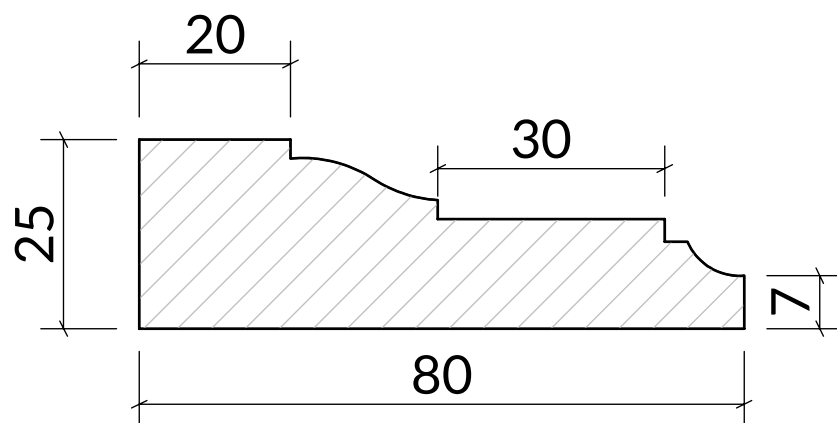

AR3

W: 80mm x D: 25mm

Timber options: Tulipwood, Sapele, American Oak, European Oak, American Maple, American Cherry, American Black Walnut, or Ash. For other timbers please call to discuss.

Finish: Primed, stained, lacquered or oiled. If required we can also supply "clean" for onsite french polishing/finishing.

Minimum order 10 linear meters.

Category: Architrave

Scale: 1:1 @ A4

Unit 6, Bilton Road, Cadwell Lane, SG4 0SB

+44 (0)1462 444462

sales@cadwellgreendoors.co.uk

www.cadwellgreendoors.co.uk