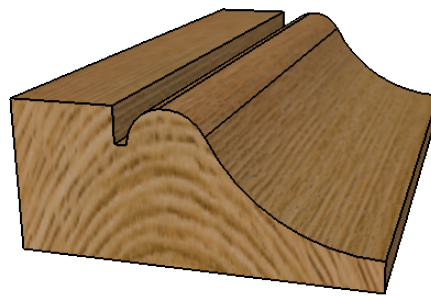

AR4

W: 58mm x D: 25mm

Timber options: Tulipwood, Sapele, American Oak, European Oak, American Maple, American Cherry, American Black Walnut, or Ash. For other timbers please call to discuss.

Finish: Primed, stained, lacquered or oiled. If required we can also supply "clean" for onsite french polishing/finishing.

Minimum order 10 linear meters.

Category: Architrave

Scale: 1:1 @ A4