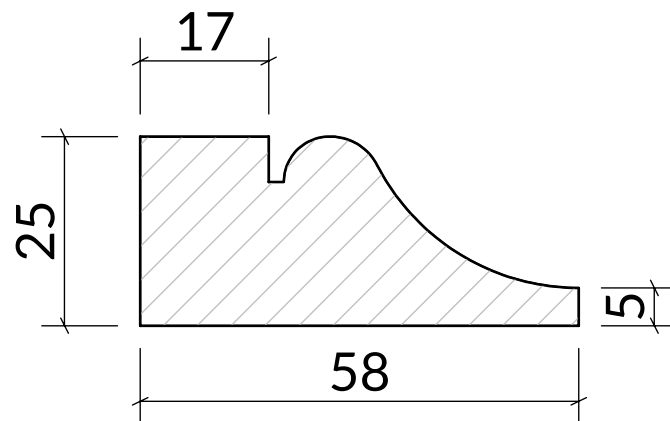

Minimum order 10 linear meters.

Category: Architrave

Scale: 1:1 @ A4

Unit 6, Bilton Road, Cadwell Lane, SG4 0SB

+44 (0)1462 444462

sales@cadwellgreendoors.co.uk

www.cadwellgreendoors.co.uk