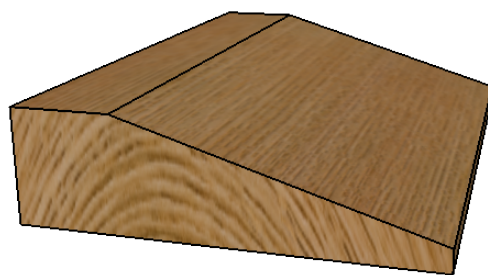

AR5

W: 70mm x D: 20mm

Timber options: Tulipwood, Sapele, American Oak, European Oak, American Maple, American Cherry, American Black Walnut, or Ash. For other timbers please call to discuss.

Finish: Primed, stained, lacquered or oiled. If required we can also supply "clean" for onsite french polishing/finishing.

Minimum order 10 linear meters.

Category: Architrave

Scale: 1:1 @ A4