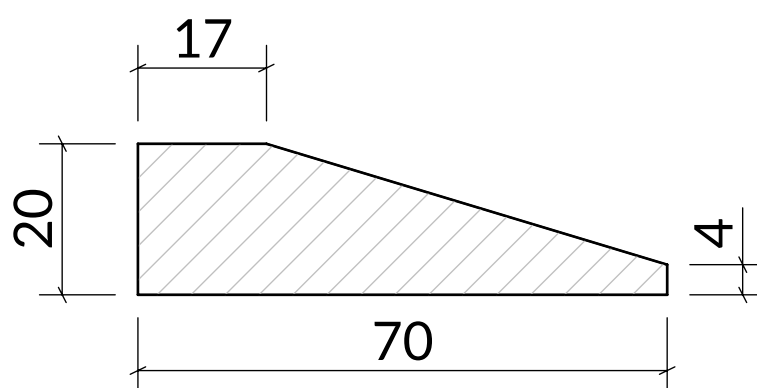

Minimum order 10 linear meters.

Category: Architrave

Scale: 1:1 @ A4

Unit 6, Bilton Road, Cadwell Lane, SG4 0SB
+44 (0)1462 444462
sales@cadwellgreendoors.co.uk
www.cadwellgreendoors.co.uk