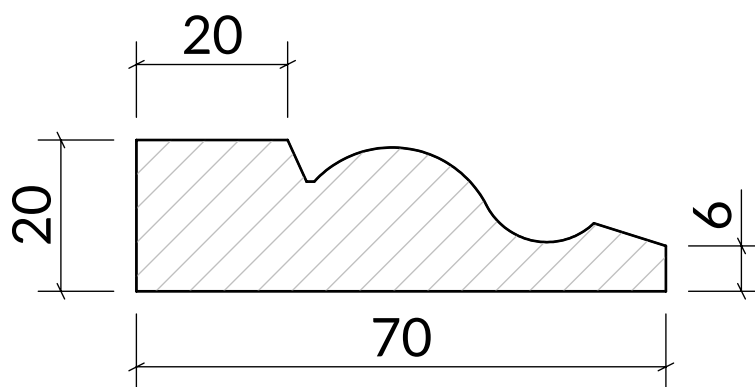

AR6

W: 70mm x D: 20mm

Timber options: Tulipwood, Sapele, American Oak, European Oak, American Maple, American Cherry, American Black Walnut, or Ash. For other timbers please call to discuss.

Finish: Primed, stained, lacquered or oiled. If required we can also supply "clean" for onsite french polishing/finishing.

Minimum order 10 linear meters.

Category: Architrave

Scale: 1:1 @ A4

Unit 6, Bilton Road, Cadwell Lane, SG4 0SB
+44 (0)1462 444462
sales@cadwellgreendoors.co.uk
www.cadwellgreendoors.co.uk