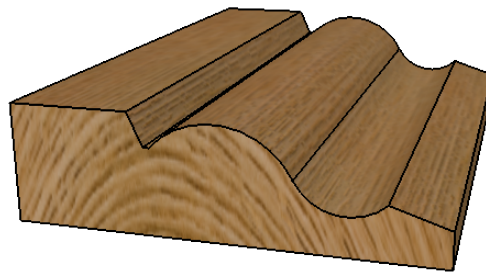

AR6

W: 70mm x D: 20mm

Timber options: Tulipwood, Sapele, American Oak, European Oak, American Maple, American Cherry, American Black Walnut, or Ash. For other timbers please call to discuss.

Finish: Primed, stained, lacquered or oiled. If required we can also supply "clean" for onsite french polishing/finishing.

Minimum order 10 linear meters.

Category: Architrave

Scale: 1:1 @ A4