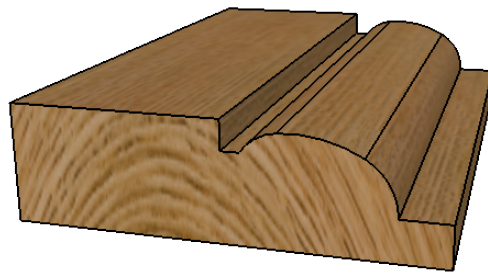

AR7

W: 70mm x D: 20mm

Timber options: Tulipwood, Sapele, American Oak, European Oak, American Maple, American Cherry, American Black Walnut, or Ash. For other timbers please call to discuss.

Finish: Primed, stained, lacquered or oiled. If required we can also supply "clean" for onsite french polishing/finishing.

Minimum order 10 linear meters.

Category: Architrave

Scale: 1:1 @ A4