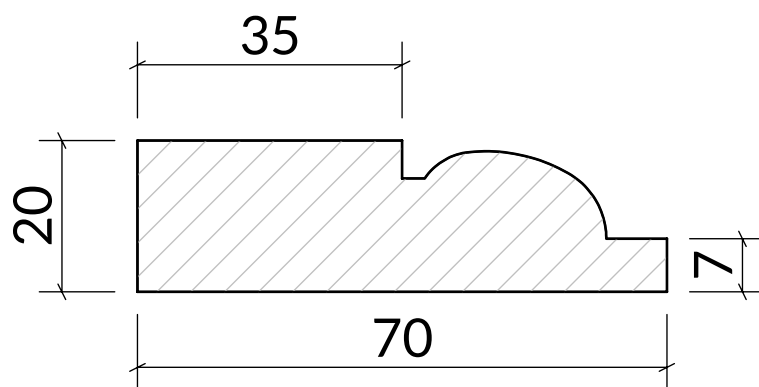

# AR7

W: 70mm x D: 20mm

Timber options: Tulipwood, Sapele, American Oak, European Oak, American Maple, American Cherry, American Black Walnut, or Ash. For other timbers please call to discuss.

Finish: Primed, stained, lacquered or oiled. If required we can also supply "clean" for onsite french polishing/finishing.

Minimum order 10 linear meters.

Category: Architrave

Scale: 1:1 @ A4

Unit 6, Bilton Road, Cadwell Lane, SG4 0SB

+44 (0)1462 444462

[sales@cadwellgreendoors.co.uk](mailto:sales@cadwellgreendoors.co.uk)

[www.cadwellgreendoors.co.uk](http://www.cadwellgreendoors.co.uk)