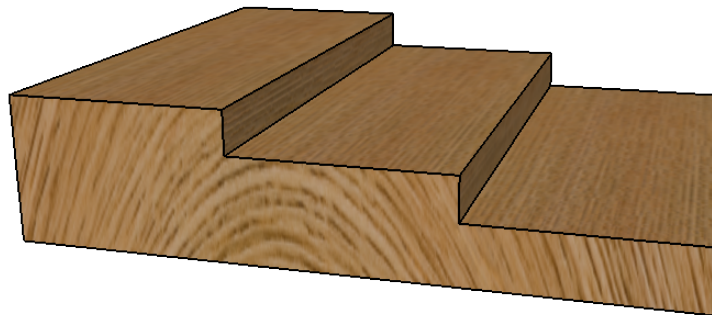

AR9

W: 120mm x D: 27mm

Timber options: Tulipwood, Sapele, American Oak, European Oak, American Maple, American Cherry, American Black Walnut, or Ash. For other timbers please call to discuss.

Finish: Primed, stained, lacquered or oiled. If required we can also supply "clean" for onsite french polishing/finishing.

Minimum order 10 linear meters.

Category: Architrave

Scale: 1:1 @ A4

Unit 6, Bilton Road, Cadwell Lane, SG4 0SB

+44 (0)1462 444462

sales@cadwellgreendoors.co.uk

www.cadwellgreendoors.co.uk