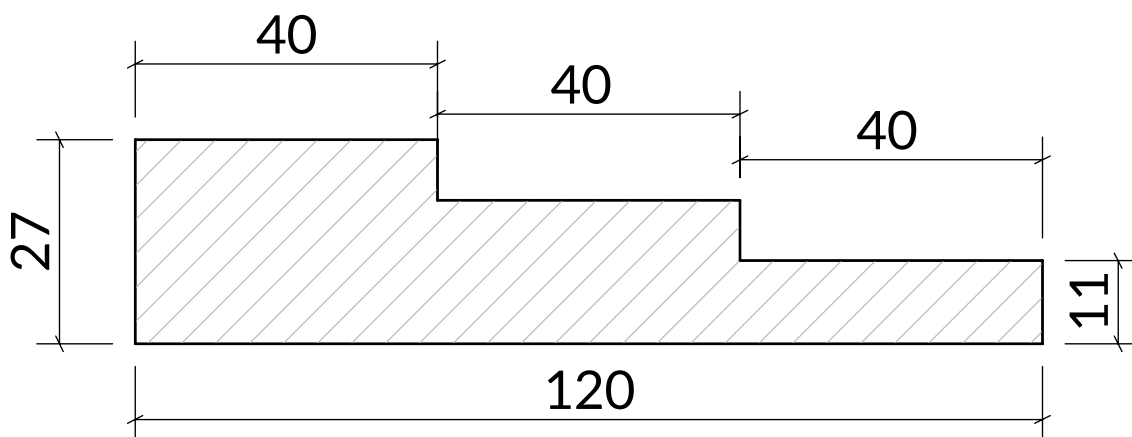

AR9

W: 120mm x D: 27mm

Timber options: Tulipwood, Sapele, American Oak, European Oak, American Maple, American Cherry, American Black Walnut, or Ash. For other timbers please call to discuss.

Finish: Primed, stained, lacquered or oiled. If required we can also supply "clean" for onsite french polishing/finishing.

Minimum order 10 linear meters.

Category: Architrave

Scale: 1:1 @ A4

Unit 6, Bilton Road, Cadwell Lane, SG4 0SB

+44 (0)1462 444462

sales@cadwellgreendoors.co.uk

www.cadwellgreendoors.co.uk