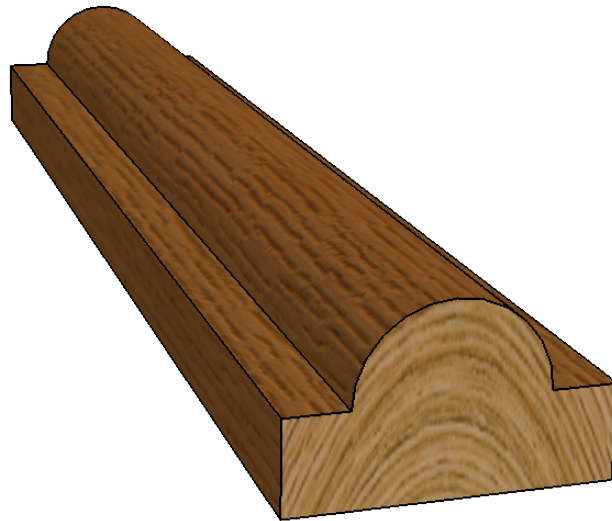

# P1

W: 10mm x D: 6mm

Timber options: Tulipwood, Sapele, American Oak, European Oak, American Maple, American Cherry, American Black Walnut, or Ash. For other timbers please call to discuss.

Finish: Primed, stained, lacquered or oiled. If required we can also supply "clean" for onsite french polishing/finishing.

Category: Panel beading

Scale: 5:1 @ A4

Unit 6, Bilton Road, Cadwell Lane, SG4 0SB

+44 (0)1462 444462

[sales@cadwellgreendoors.co.uk](mailto:sales@cadwellgreendoors.co.uk)

[www.cadwellgreendoors.co.uk](http://www.cadwellgreendoors.co.uk)