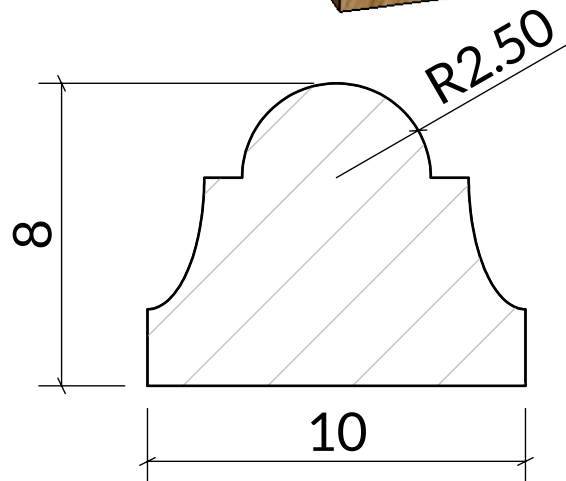

Category: Panel beading

Scale: 5:1 @ A4

Unit 6, Bilton Road, Cadwell Lane, SG4 0SB

+44 (0)1462 444462

sales@cadwellgreendoors.co.uk

www.cadwellgreendoors.co.uk