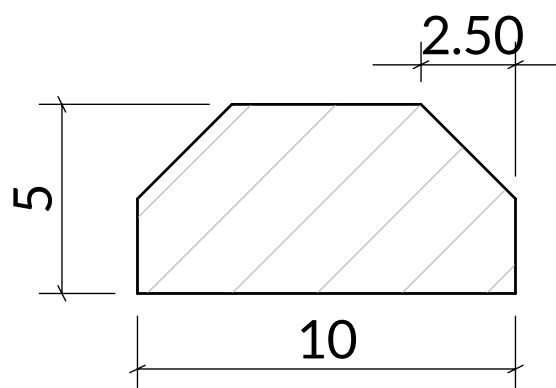

Category: Panel beading

Scale: 5:1 @ A4

Unit 6, Bilton Road, Cadwell Lane, SG4 0SB

+44 (0)1462 444462

sales@cadwellgreendoors.co.uk

www.cadwellgreendoors.co.uk