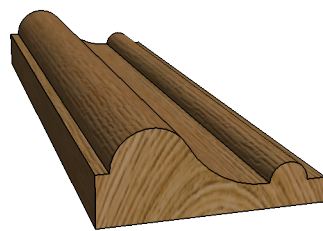

B1

W: 35mm x D: 14mm

Timber options: Tulipwood, Sapele, American Oak, European Oak, American Maple, American Cherry, American Black Walnut, or Ash. For other timbers please call to discuss.

Finish: Primed, stained, lacquered or oiled. If required we can also supply "clean" for onsite french polishing/finishing.

Category: Bed Mould

Scale: 1:1 @ A4

Unit 6, Bilton Road, Cadwell Lane, SG4 0SB

+44 (0)1462 444462

sales@cadwellgreendoors.co.uk

www.cadwellgreendoors.co.uk