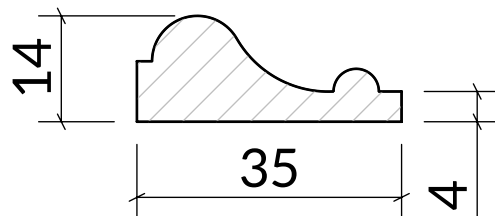

B1

W: 35mm x D: 14mm

Timber options: Tulipwood, Sapele, American Oak, European Oak, American Maple, American Cherry, American Black Walnut, or Ash. For other timbers please call to discuss.

Finish: Primed, stained, lacquered or oiled. If required we can also supply "clean" for onsite french polishing/finishing.

Category: Bed Mould

Scale: 1:1 @ A4

Unit 6, Bilton Road, Cadwell Lane, SG4 0SB

+44 (0)1462 444462

sales@cadwellgreendoors.co.uk

www.cadwellgreendoors.co.uk