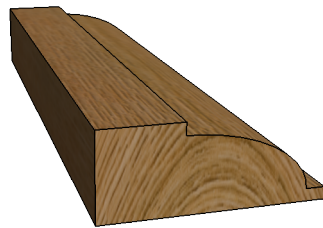

B10

W: 35mm x D: 14mm

Timber options: Tulipwood, Sapele, American Oak, European Oak, American Maple, American Cherry, American Black Walnut, or Ash. For other timbers please call to discuss.

Finish: Primed, stained, lacquered or oiled. If required we can also supply "clean" for onsite french polishing/finishing.

Category: Bed Mould

Scale: 1:1 @ A4

Unit 6, Bilton Road, Cadwell Lane, SG4 0SB

+44 (0)1462 444462

sales@cadwellgreendoors.co.uk

www.cadwellgreendoors.co.uk