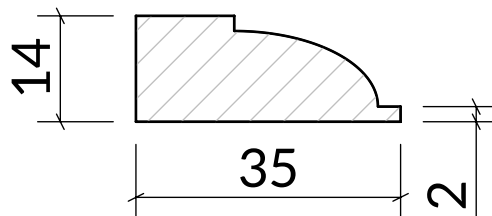

B10

W: 35mm x D: 14mm

Timber options: Tulipwood, Sapele, American Oak, European Oak, American Maple, American Cherry, American Black Walnut, or Ash. For other timbers please call to discuss.

Finish: Primed, stained, lacquered or oiled. If required we can also supply "clean" for onsite french polishing/finishing.

Category: Bed Mould

Scale: 1:1 @ A4

Unit 6, Bilton Road, Cadwell Lane, SG4 0SB

+44 (0)1462 444462

sales@cadwellgreendoors.co.uk

www.cadwellgreendoors.co.uk