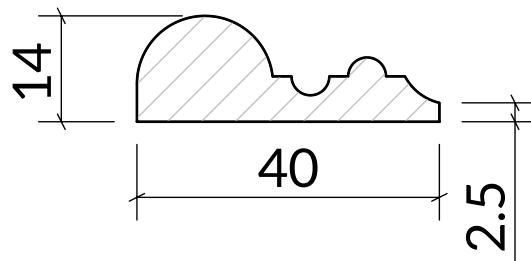

# B11

W: 40mm x D: 14mm

Timber options: Tulipwood, Sapele, American Oak, European Oak, American Maple, American Cherry, American Black Walnut, or Ash. For other timbers please call to discuss.

Finish: Primed, stained, lacquered or oiled. If required we can also supply "clean" for onsite french polishing/finishing.

Category: Bed Mould

Scale: 1:1 @ A4

Unit 6, Bilton Road, Cadwell Lane, SG4 0SB

+44 (0)1462 444462

[sales@cadwellgreendoors.co.uk](mailto:sales@cadwellgreendoors.co.uk)

[www.cadwellgreendoors.co.uk](http://www.cadwellgreendoors.co.uk)