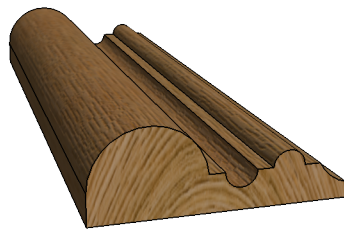

# B11

W: 40mm x D: 14mm

Timber options: Tulipwood, Sapele, American Oak, European Oak, American Maple, American Cherry, American Black Walnut, or Ash. For other timbers please call to discuss.

Finish: Primed, stained, lacquered or oiled. If required we can also supply "clean" for onsite french polishing/finishing.

Category: Bed Mould

Scale: 1:1 @ A4

Unit 6, Bilton Road, Cadwell Lane, SG4 0SB

+44 (0)1462 444462

[sales@cadwellgreendoors.co.uk](mailto:sales@cadwellgreendoors.co.uk)

[www.cadwellgreendoors.co.uk](http://www.cadwellgreendoors.co.uk)