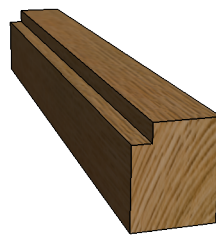

B12

W: 13mm x D: 16mm

Timber options: Tulipwood, Sapele, American Oak, European Oak, American Maple, American Cherry, American Black Walnut, or Ash. For other timbers please call to discuss.

Finish: Primed, stained, lacquered or oiled. If required we can also supply "clean" for onsite french polishing/finishing.

Category: Bed Mould

Scale: 1:1 @ A4

Unit 6, Bilton Road, Cadwell Lane, SG4 0SB

+44 (0)1462 444462

sales@cadwellgreendoors.co.uk

www.cadwellgreendoors.co.uk