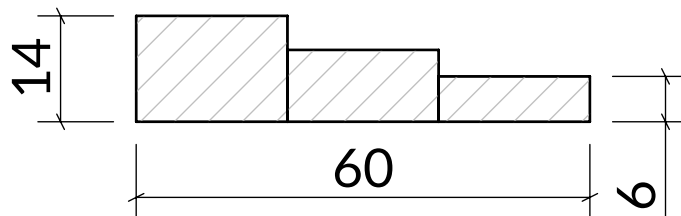

# B13

W: 60mm x D: 14mm

Timber options: Tulipwood, Sapele, American Oak, European Oak, American Maple, American Cherry, American Black Walnut, or Ash. For other timbers please call to discuss.

Finish: Primed, stained, lacquered or oiled. If required we can also supply "clean" for onsite french polishing/finishing.

Category: Bed Mould

Scale: 1:1 @ A4

Unit 6, Bilton Road, Cadwell Lane, SG4 0SB

+44 (0)1462 444462

[sales@cadwellgreendoors.co.uk](mailto:sales@cadwellgreendoors.co.uk)

[www.cadwellgreendoors.co.uk](http://www.cadwellgreendoors.co.uk)