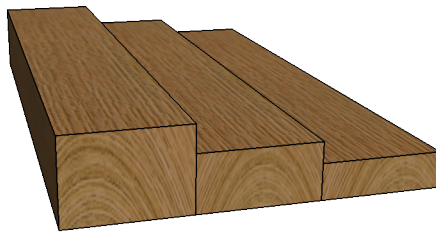

# B13

W: 60mm x D: 14mm

Timber options: Tulipwood, Sapele, American Oak, European Oak, American Maple, American Cherry, American Black Walnut, or Ash. For other timbers please call to discuss.

Finish: Primed, stained, lacquered or oiled. If required we can also supply "clean" for onsite french polishing/finishing.

Category: Bed Mould

Scale: 1:1 @ A4

Unit 6, Bilton Road, Cadwell Lane, SG4 0SB

+44 (0)1462 444462

[sales@cadwellgreendoors.co.uk](mailto:sales@cadwellgreendoors.co.uk)

[www.cadwellgreendoors.co.uk](http://www.cadwellgreendoors.co.uk)