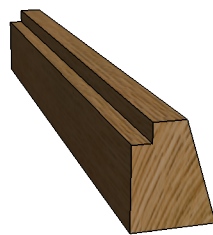

B14

W: 13mm x D: 16mm

Timber options: Tulipwood, Sapele, American Oak, European Oak, American Maple, American Cherry, American Black Walnut, or Ash. For other timbers please call to discuss.

Finish: Primed, stained, lacquered or oiled. If required we can also supply "clean" for onsite french polishing/finishing.

Category: Bed Mould

Scale: 1:1 @ A4

Unit 6, Bilton Road, Cadwell Lane, SG4 0SB

+44 (0)1462 444462

sales@cadwellgreendoors.co.uk

www.cadwellgreendoors.co.uk