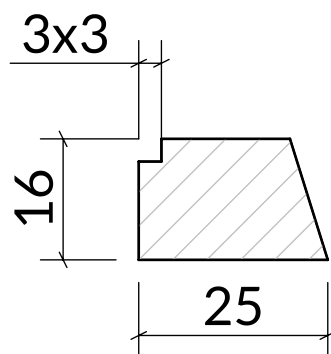

Category: Bed Mould

Scale: 1:1 @ A4

Unit 6, Bilton Road, Cadwell Lane, SG4 0SB

+44 (0)1462 444462

sales@cadwellgreendoors.co.uk

www.cadwellgreendoors.co.uk