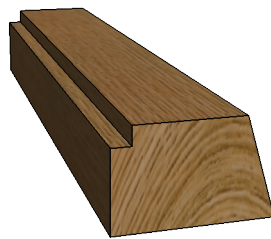

B14(a)

W: 25mm x D: 16mm

Timber options: Tulipwood, Sapele, American Oak, European Oak, American Maple, American Cherry, American Black Walnut, or Ash. For other timbers please call to discuss.

Finish: Primed, stained, lacquered or oiled. If required we can also supply "clean" for onsite french polishing/finishing.

Category: Bed Mould

Scale: 1:1 @ A4

Unit 6, Bilton Road, Cadwell Lane, SG4 0SB

+44 (0)1462 444462

sales@cadwellgreendoors.co.uk

www.cadwellgreendoors.co.uk