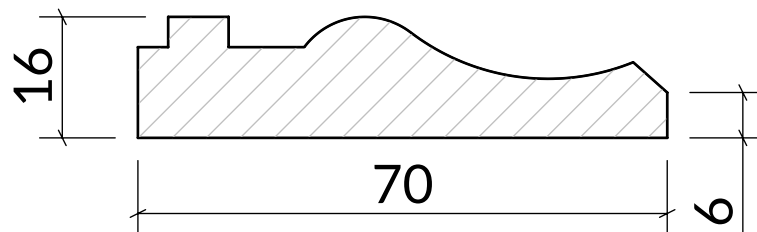

B15

W:70mm x D: 16mm

Timber options: Tulipwood, Sapele, American Oak, European Oak, American Maple, American Cherry, American Black Walnut, or Ash. For other timbers please call to discuss.

Finish: Primed, stained, lacquered or oiled. If required we can also supply "clean" for onsite french polishing/finishing.

Category: Bed Mould

Scale: 1:1 @ A4

Unit 6, Bilton Road, Cadwell Lane, SG4 0SB

+44 (0)1462 444462

sales@cadwellgreendoors.co.uk

www.cadwellgreendoors.co.uk