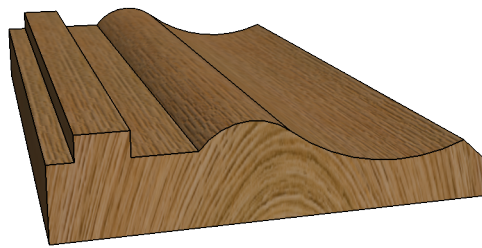

B15

W:70mm x D: 16mm

Timber options: Tulipwood, Sapele, American Oak, European Oak, American Maple, American Cherry, American Black Walnut, or Ash. For other timbers please call to discuss.

Finish: Primed, stained, lacquered or oiled. If required we can also supply "clean" for onsite french polishing/finishing.

Category: Bed Mould

Scale: 1:1 @ A4

Unit 6, Bilton Road, Cadwell Lane, SG4 0SB

+44 (0)1462 444462

sales@cadwellgreendoors.co.uk

www.cadwellgreendoors.co.uk