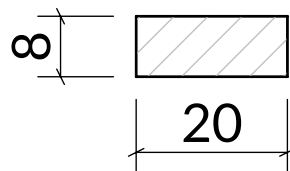

Category: Bed Mould

Scale: 1:1 @ A4

Unit 6, Bilton Road, Cadwell Lane, SG4 0SB

+44 (0)1462 444462

[sales@cadwellgreendoors.co.uk](mailto:sales@cadwellgreendoors.co.uk)

[www.cadwellgreendoors.co.uk](http://www.cadwellgreendoors.co.uk)