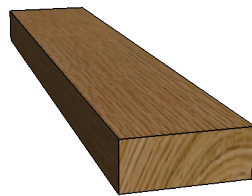

# B16

W: 20mm x D: 8mm

Timber options: Tulipwood, Sapele, American Oak, European Oak, American Maple, American Cherry, American Black Walnut, or Ash. For other timbers please call to discuss.

Finish: Primed, stained, lacquered or oiled. If required we can also supply "clean" for onsite french polishing/finishing.

Category: Bed Mould

Scale: 1:1 @ A4

Unit 6, Bilton Road, Cadwell Lane, SG4 0SB

+44 (0)1462 444462

[sales@cadwellgreendoors.co.uk](mailto:sales@cadwellgreendoors.co.uk)

[www.cadwellgreendoors.co.uk](http://www.cadwellgreendoors.co.uk)