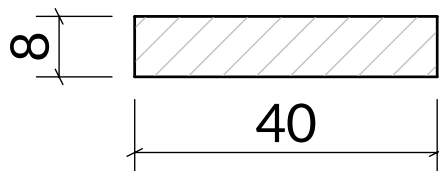

# B16(a)

W: 40mm x D: 8mm

Timber options: Tulipwood, Sapele, American Oak, European Oak, American Maple, American Cherry, American Black Walnut, or Ash. For other timbers please call to discuss.

Finish: Primed, stained, lacquered or oiled. If required we can also supply "clean" for onsite french polishing/finishing.

Category: Bed Mould

Scale: 1:1 @ A4

Unit 6, Bilton Road, Cadwell Lane, SG4 0SB

+44 (0)1462 444462

[sales@cadwellgreendoors.co.uk](mailto:sales@cadwellgreendoors.co.uk)

[www.cadwellgreendoors.co.uk](http://www.cadwellgreendoors.co.uk)