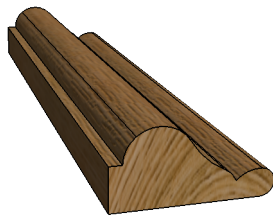

# B17

W: 23mm x D: 12mm

Timber options: Tulipwood, Sapele, American Oak, European Oak, American Maple, American Cherry, American Black Walnut, or Ash. For other timbers please call to discuss.

Finish: Primed, stained, lacquered or oiled. If required we can also supply "clean" for onsite french polishing/finishing.

Category: Bed Mould

Scale: 1:1 @ A4

Unit 6, Bilton Road, Cadwell Lane, SG4 0SB

+44 (0)1462 444462

[sales@cadwellgreendoors.co.uk](mailto:sales@cadwellgreendoors.co.uk)

[www.cadwellgreendoors.co.uk](http://www.cadwellgreendoors.co.uk)