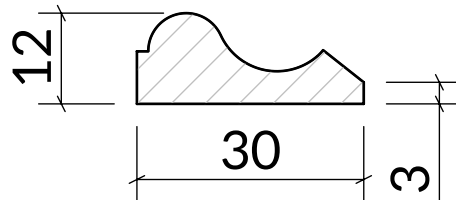

# B18

W: 30mm x D: 12mm

Timber options: Tulipwood, Sapele, American Oak, European Oak, American Maple, American Cherry, American Black Walnut, or Ash. For other timbers please call to discuss.

Finish: Primed, stained, lacquered or oiled. If required we can also supply "clean" for onsite french polishing/finishing.

Category: Bed Mould

Scale: 1:1 @ A4

Unit 6, Bilton Road, Cadwell Lane, SG4 0SB

+44 (0)1462 444462

[sales@cadwellgreendoors.co.uk](mailto:sales@cadwellgreendoors.co.uk)

[www.cadwellgreendoors.co.uk](http://www.cadwellgreendoors.co.uk)