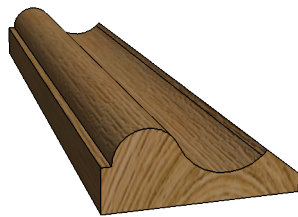

# B18

W: 30mm x D: 12mm

Timber options: Tulipwood, Sapele, American Oak, European Oak, American Maple, American Cherry, American Black Walnut, or Ash. For other timbers please call to discuss.

Finish: Primed, stained, lacquered or oiled. If required we can also supply "clean" for onsite french polishing/finishing.

Category: Bed Mould

Scale: 1:1 @ A4

Unit 6, Bilton Road, Cadwell Lane, SG4 0SB

+44 (0)1462 444462

[sales@cadwellgreendoors.co.uk](mailto:sales@cadwellgreendoors.co.uk)

[www.cadwellgreendoors.co.uk](http://www.cadwellgreendoors.co.uk)