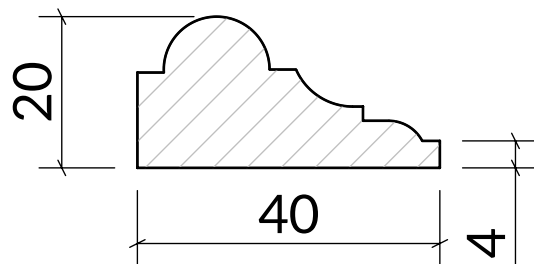

# B19

W: 40mm x D: 20mm

Timber options: Tulipwood, Sapele, American Oak, European Oak, American Maple, American Cherry, American Black Walnut, or Ash. For other timbers please call to discuss.

Finish: Primed, stained, lacquered or oiled. If required we can also supply "clean" for onsite french polishing/finishing.

Category: Bed Mould

Scale: 1:1 @ A4

Unit 6, Bilton Road, Cadwell Lane, SG4 0SB

+44 (0)1462 444462

[sales@cadwellgreendoors.co.uk](mailto:sales@cadwellgreendoors.co.uk)

[www.cadwellgreendoors.co.uk](http://www.cadwellgreendoors.co.uk)