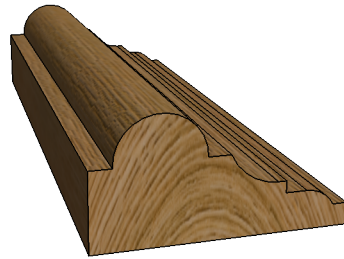

# B19

W: 40mm x D: 20mm

Timber options: Tulipwood, Sapele, American Oak, European Oak, American Maple, American Cherry, American Black Walnut, or Ash. For other timbers please call to discuss.

Finish: Primed, stained, lacquered or oiled. If required we can also supply "clean" for onsite french polishing/finishing.

Category: Bed Mould

Scale: 1:1 @ A4

Unit 6, Bilton Road, Cadwell Lane, SG4 0SB

+44 (0)1462 444462

[sales@cadwellgreendoors.co.uk](mailto:sales@cadwellgreendoors.co.uk)

[www.cadwellgreendoors.co.uk](http://www.cadwellgreendoors.co.uk)