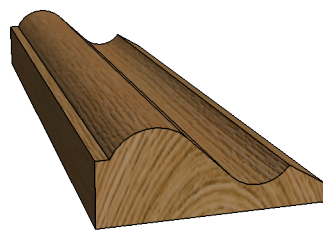

B2

W: 35mm x D: 14mm

Timber options: Tulipwood, Sapele, American Oak, European Oak, American Maple, American Cherry, American Black Walnut, or Ash. For other timbers please call to discuss.

Finish: Primed, stained, lacquered or oiled. If required we can also supply "clean" for onsite french polishing/finishing.

Category: Bed Mould

Scale: 1:1 @ A4

Unit 6, Bilton Road, Cadwell Lane, SG4 0SB

+44 (0)1462 444462

sales@cadwellgreendoors.co.uk

www.cadwellgreendoors.co.uk