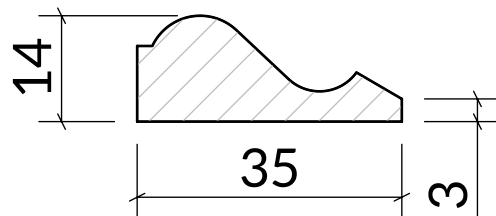

B2

W: 35mm x D: 14mm

Timber options: Tulipwood, Sapele, American Oak, European Oak, American Maple, American Cherry, American Black Walnut, or Ash. For other timbers please call to discuss.

Finish: Primed, stained, lacquered or oiled. If required we can also supply "clean" for onsite french polishing/finishing.

Category: Bed Mould

Scale: 1:1 @ A4

Unit 6, Bilton Road, Cadwell Lane, SG4 0SB

+44 (0)1462 444462

sales@cadwellgreendoors.co.uk

www.cadwellgreendoors.co.uk