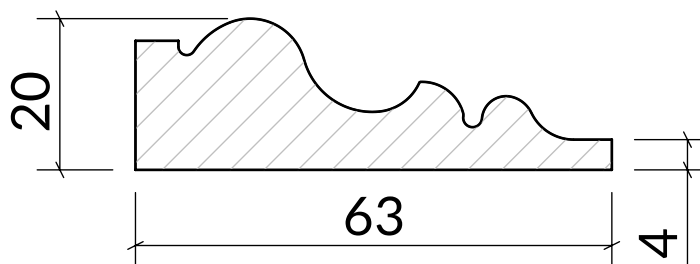

# B20

W: 63mm x D: 20mm

Timber options: Tulipwood, Sapele, American Oak, European Oak, American Maple, American Cherry, American Black Walnut, or Ash. For other timbers please call to discuss.

Finish: Primed, stained, lacquered or oiled. If required we can also supply "clean" for onsite french polishing/finishing.

Category: Bed Mould

Scale: 1:1 @ A4

Unit 6, Bilton Road, Cadwell Lane, SG4 0SB

+44 (0)1462 444462

[sales@cadwellgreendoors.co.uk](mailto:sales@cadwellgreendoors.co.uk)

[www.cadwellgreendoors.co.uk](http://www.cadwellgreendoors.co.uk)