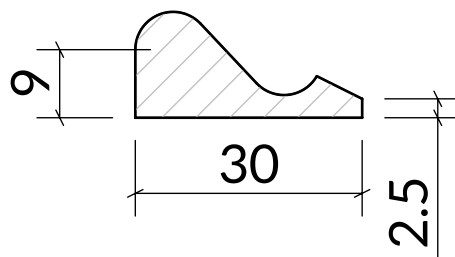

B3

W: 30mm x D: 14mm

Timber options: Tulipwood, Sapele, American Oak, European Oak, American Maple, American Cherry, American Black Walnut, or Ash. For other timbers please call to discuss.

Finish: Primed, stained, lacquered or oiled. If required we can also supply "clean" for onsite french polishing/finishing.

Category: Bed Mould

Scale: 1:1 @ A4

Unit 6, Bilton Road, Cadwell Lane, SG4 0SB

+44 (0)1462 444462

sales@cadwellgreendoors.co.uk

www.cadwellgreendoors.co.uk