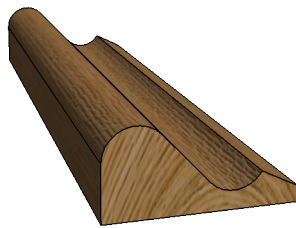

B3

W: 30mm x D: 14mm

Timber options: Tulipwood, Sapele, American Oak, European Oak, American Maple, American Cherry, American Black Walnut, or Ash. For other timbers please call to discuss.

Finish: Primed, stained, lacquered or oiled. If required we can also supply "clean" for onsite french polishing/finishing.

Category: Bed Mould

Scale: 1:1 @ A4

Unit 6, Bilton Road, Cadwell Lane, SG4 0SB

+44 (0)1462 444462

sales@cadwellgreendoors.co.uk

www.cadwellgreendoors.co.uk