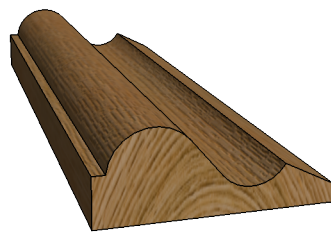

B4

W: 37mm x D: 14mm

Timber options: Tulipwood, Sapele, American Oak, European Oak, American Maple, American Cherry, American Black Walnut, or Ash. For other timbers please call to discuss.

Finish: Primed, stained, lacquered or oiled. If required we can also supply "clean" for onsite french polishing/finishing.

Category: Bed Mould

Scale: 1:1 @ A4

Unit 6, Bilton Road, Cadwell Lane, SG4 0SB

+44 (0)1462 444462

sales@cadwellgreendoors.co.uk

www.cadwellgreendoors.co.uk