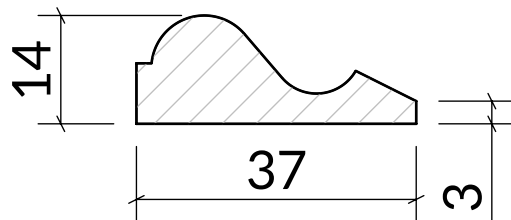

B4

W: 37mm x D: 14mm

Timber options: Tulipwood, Sapele, American Oak, European Oak, American Maple, American Cherry, American Black Walnut, or Ash. For other timbers please call to discuss.

Finish: Primed, stained, lacquered or oiled. If required we can also supply "clean" for onsite french polishing/finishing.

Category: Bed Mould

Scale: 1:1 @ A4

Unit 6, Bilton Road, Cadwell Lane, SG4 0SB

+44 (0)1462 444462

sales@cadwellgreendoors.co.uk

www.cadwellgreendoors.co.uk