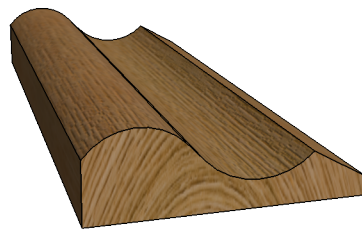

B5

W: 44mm x D: 14mm

Timber options: Tulipwood, Sapele, American Oak, European Oak, American Maple, American Cherry, American Black Walnut, or Ash. For other timbers please call to discuss.

Finish: Primed, stained, lacquered or oiled. If required we can also supply "clean" for onsite french polishing/finishing.

Category: Bed Mould

Scale: 1:1 @ A4

Unit 6, Bilton Road, Cadwell Lane, SG4 0SB

+44 (0)1462 444462

sales@cadwellgreendoors.co.uk

www.cadwellgreendoors.co.uk