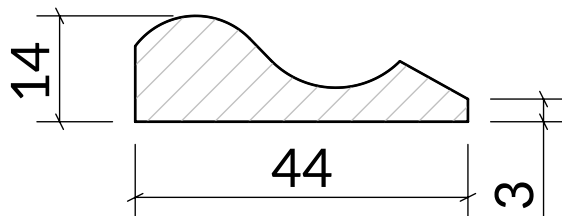

B5

W: 44mm x D: 14mm

Timber options: Tulipwood, Sapele, American Oak, European Oak, American Maple, American Cherry, American Black Walnut, or Ash. For other timbers please call to discuss.

Finish: Primed, stained, lacquered or oiled. If required we can also supply "clean" for onsite french polishing/finishing.

Category: Bed Mould

Scale: 1:1 @ A4

Unit 6, Bilton Road, Cadwell Lane, SG4 0SB

+44 (0)1462 444462

sales@cadwellgreendoors.co.uk

www.cadwellgreendoors.co.uk