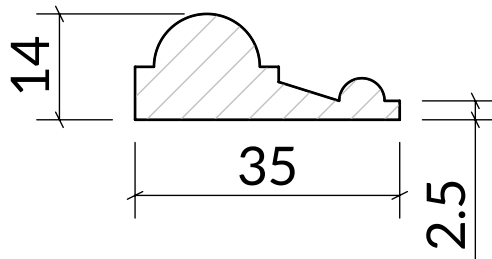

Category: Bed Mould

Scale: 1:1 @ A4

Unit 6, Bilton Road, Cadwell Lane, SG4 0SB

+44 (0)1462 444462

sales@cadwellgreendoors.co.uk

www.cadwellgreendoors.co.uk