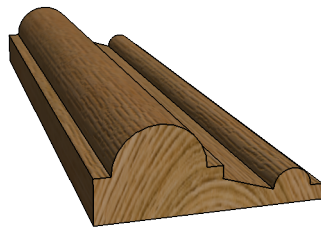

B6

W: 35mm x D: 14mm

Timber options: Tulipwood, Sapele, American Oak, European Oak, American Maple, American Cherry, American Black Walnut, or Ash. For other timbers please call to discuss.

Finish: Primed, stained, lacquered or oiled. If required we can also supply "clean" for onsite french polishing/finishing.

Category: Bed Mould

Scale: 1:1 @ A4

Unit 6, Bilton Road, Cadwell Lane, SG4 0SB

+44 (0)1462 444462

sales@cadwellgreendoors.co.uk

www.cadwellgreendoors.co.uk