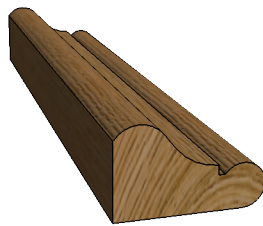

# B7

W: 23mm x D: 14mm

Timber options: Tulipwood, Sapele, American Oak, European Oak, American Maple, American Cherry, American Black Walnut, or Ash. For other timbers please call to discuss.

Finish: Primed, stained, lacquered or oiled. If required we can also supply "clean" for onsite french polishing/finishing.

Category: Bed Mould

Scale: 1:1 @ A4

Unit 6, Bilton Road, Cadwell Lane, SG4 0SB

+44 (0)1462 444462

[sales@cadwellgreendoors.co.uk](mailto:sales@cadwellgreendoors.co.uk)

[www.cadwellgreendoors.co.uk](http://www.cadwellgreendoors.co.uk)