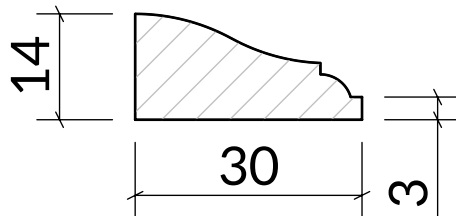

B8

W: 30mm x D: 14mm

Timber options: Tulipwood, Sapele, American Oak, European Oak, American Maple, American Cherry, American Black Walnut, or Ash. For other timbers please call to discuss.

Finish: Primed, stained, lacquered or oiled. If required we can also supply "clean" for onsite french polishing/finishing.

Category: Bed Mould

Scale: 1:1 @ A4

Unit 6, Bilton Road, Cadwell Lane, SG4 0SB

+44 (0)1462 444462

sales@cadwellgreendoors.co.uk

www.cadwellgreendoors.co.uk