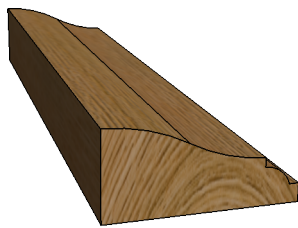

B8

W: 30mm x D: 14mm

Timber options: Tulipwood, Sapele, American Oak, European Oak, American Maple, American Cherry, American Black Walnut, or Ash. For other timbers please call to discuss.

Finish: Primed, stained, lacquered or oiled. If required we can also supply "clean" for onsite french polishing/finishing.

Category: Bed Mould

Scale: 1:1 @ A4

Unit 6, Bilton Road, Cadwell Lane, SG4 0SB

+44 (0)1462 444462

sales@cadwellgreendoors.co.uk

www.cadwellgreendoors.co.uk