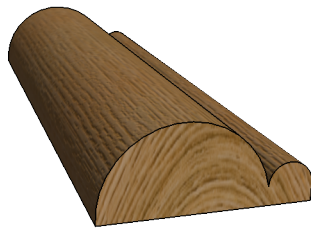

B9

W: 33mm x D: 14mm

Timber options: Tulipwood, Sapele, American Oak, European Oak, American Maple, American Cherry, American Black Walnut, or Ash. For other timbers please call to discuss.

Finish: Primed, stained, lacquered or oiled. If required we can also supply "clean" for onsite french polishing/finishing.

Category: Bed Mould

Scale: 1:1 @ A4

Unit 6, Bilton Road, Cadwell Lane, SG4 0SB

+44 (0)1462 444462

sales@cadwellgreendoors.co.uk

www.cadwellgreendoors.co.uk