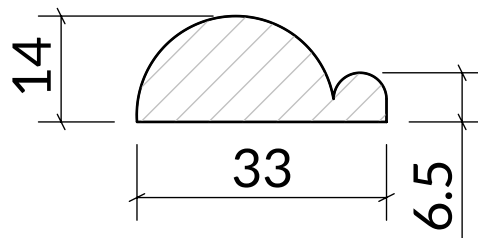

Category: Bed Mould

Scale: 1:1 @ A4

Unit 6, Bilton Road, Cadwell Lane, SG4 0SB

+44 (0)1462 444462

sales@cadwellgreendoors.co.uk

www.cadwellgreendoors.co.uk