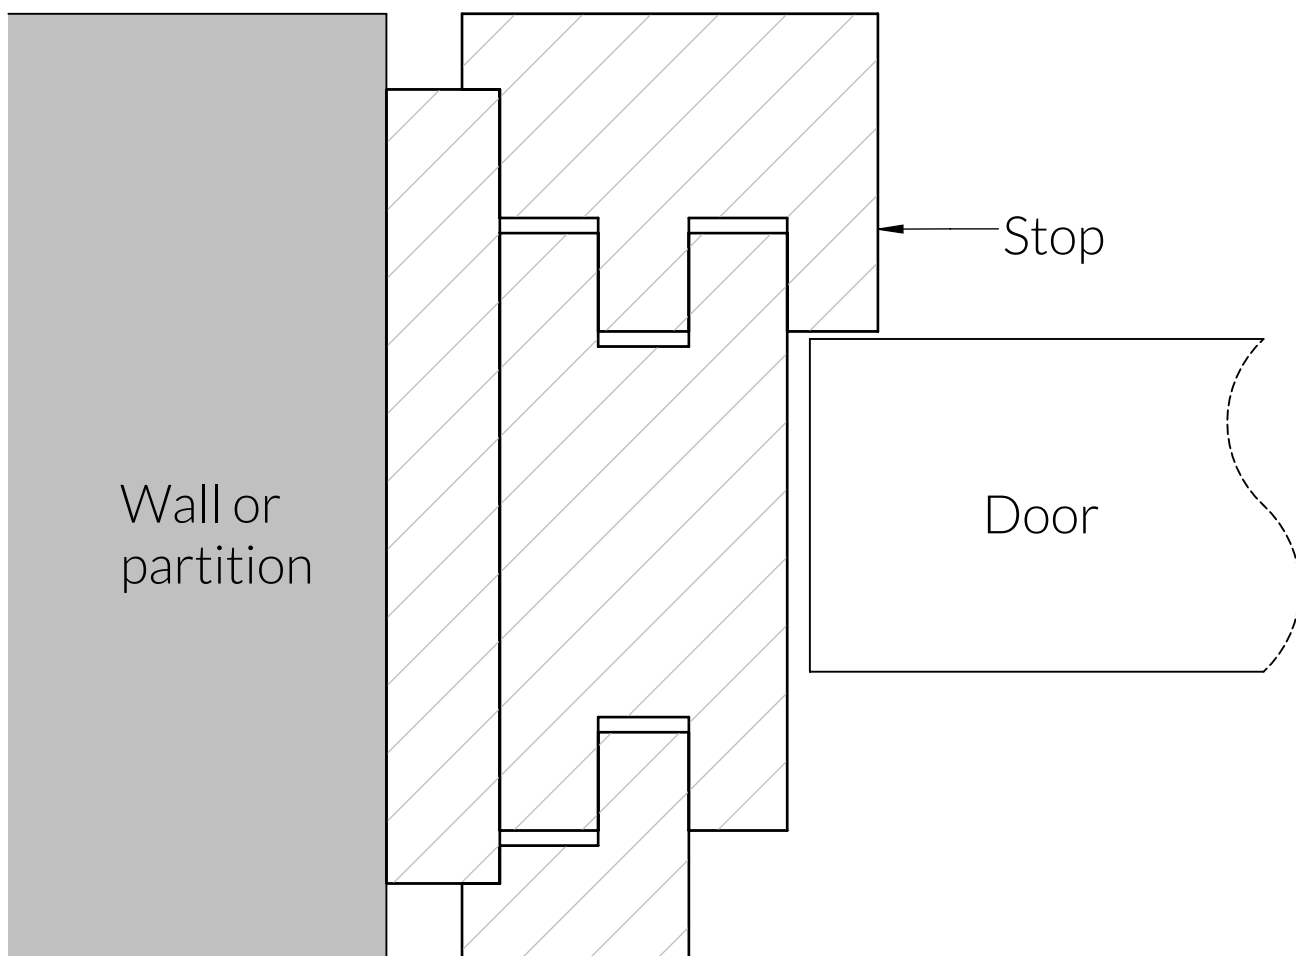

3 piece integral frame (shadow gap)

Timber options: Tulipwood, Sapele, American Oak, European Oak, American Maple, American Cherry, American Black Walnut, or Ash. For other timbers please call to discuss.

Finish: Primed, stained, lacquered or oiled. If required we can also supply "clean" for onsite french polishing/finishing.

Category: Extension Liner

CADWELL GREEN
ENGLAND

Unit 6, Bilton Road, Cadwell Lane, SG4 0SB