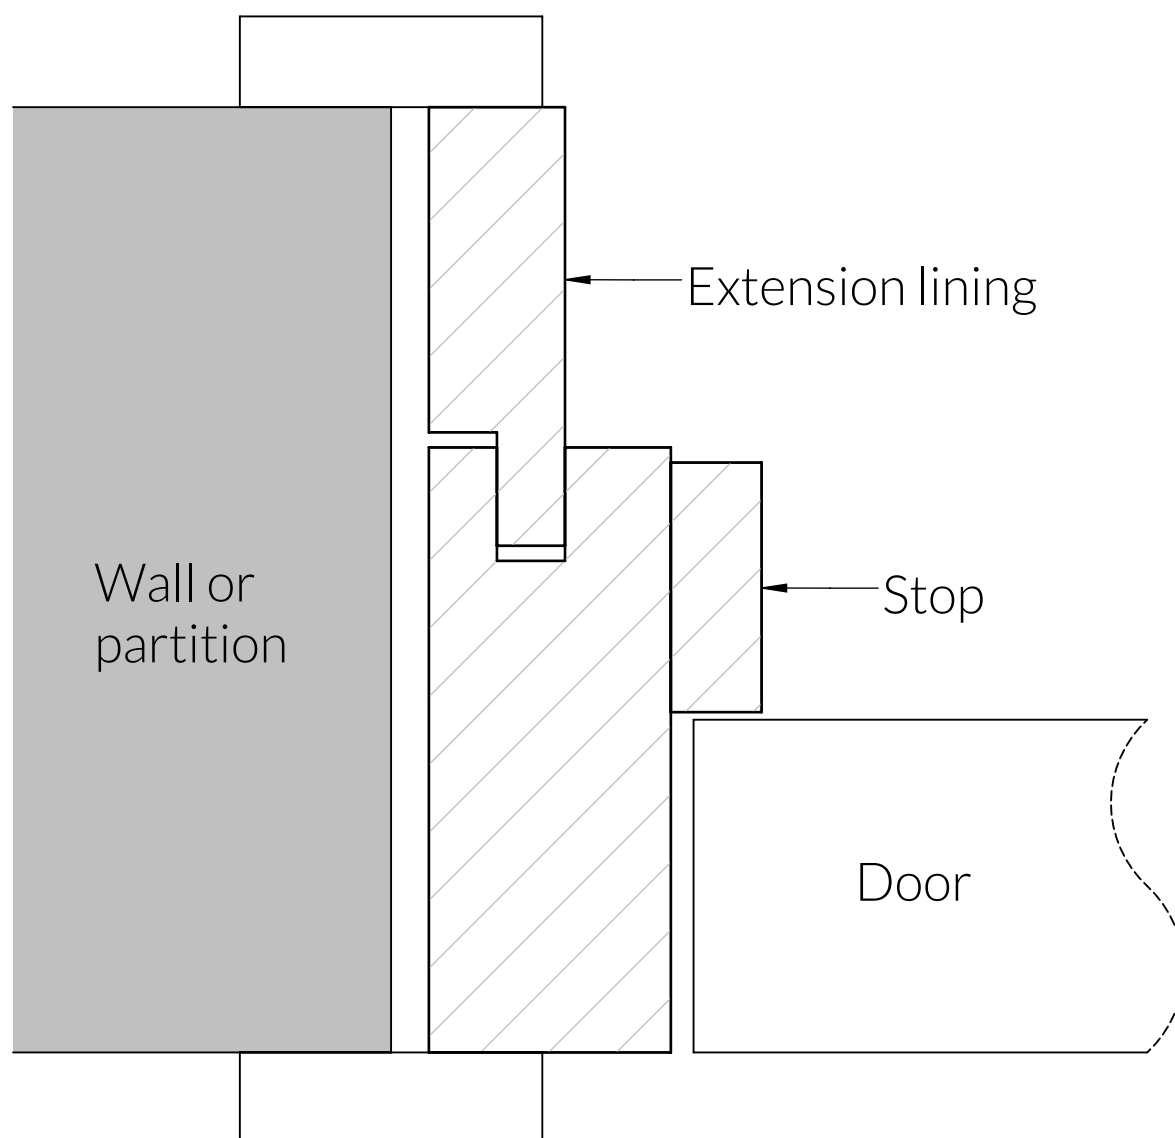

Lining and stop with a stepped extension lining

Timber options: Tulipwood, Sapele, American Oak, European Oak, American Maple, American Cherry, American Black Walnut, or Ash. For other timbers please call to discuss.

Finish: Primed, stained, lacquered or oiled. If required we can also supply "clean" for onsite french polishing/finishing.

Category: Extension Liner

CADWELL GREEN
ENGLAND

Unit 6, Bilton Road, Cadwell Lane, SG4 0SB