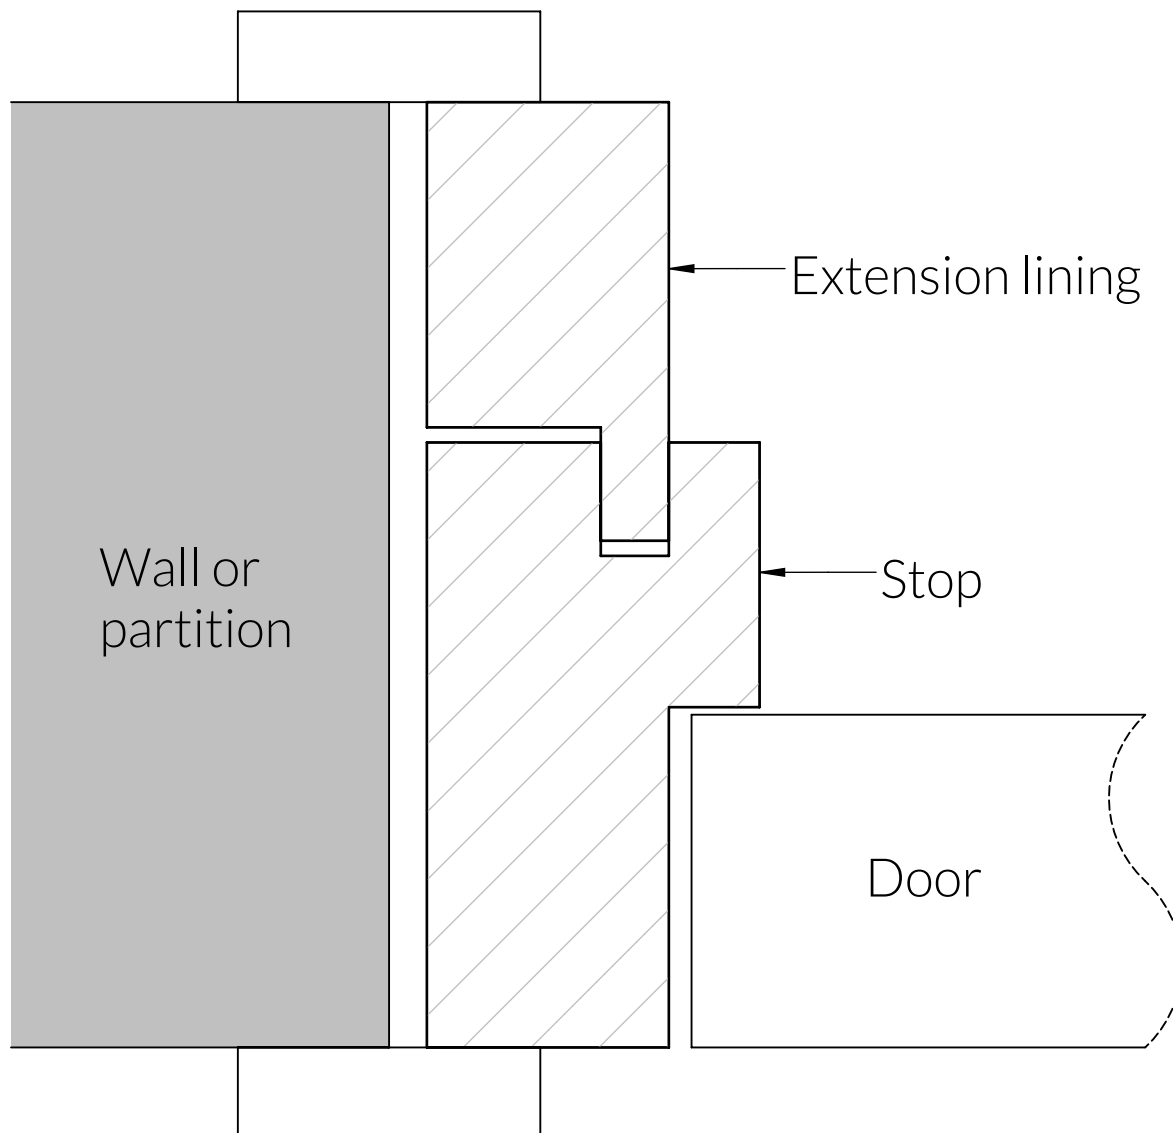

Rebate frame with full thickness extension lining

Timber options: Tulipwood, Sapele, American Oak, European Oak, American Maple, American Cherry, American Black Walnut, or Ash. For other timbers please call to discuss.

Finish: Primed, stained, lacquered or oiled. If required we can also supply "clean" for onsite french polishing/finishing.

Category: Extension Liner

CADWELL GREEN
ENGLAND

Unit 6, Bilton Road, Cadwell Lane, SG4 0SB