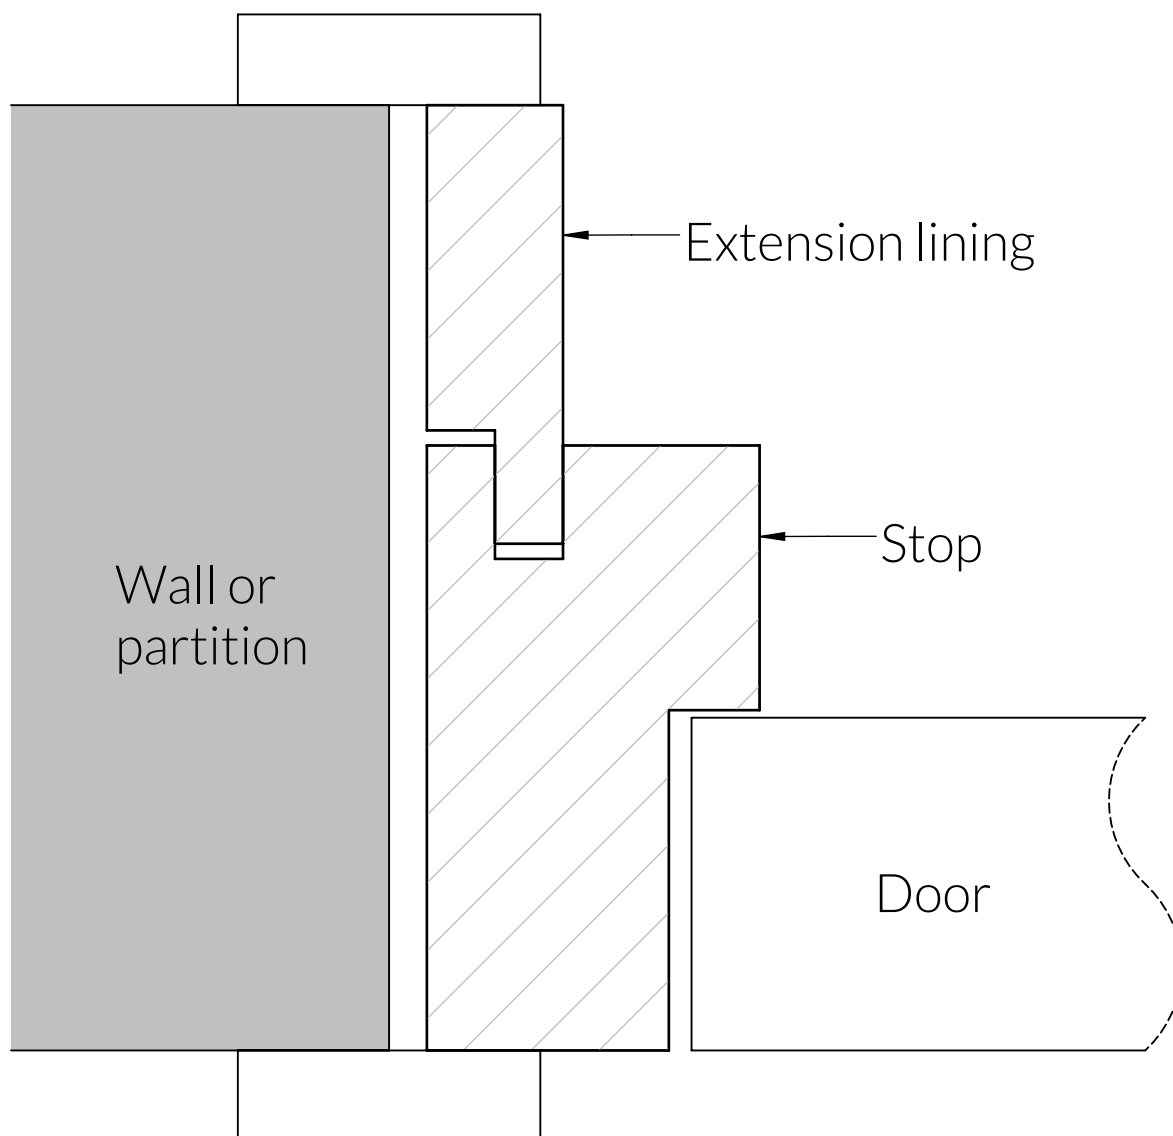

# Rebated frame with stepped extension lining

Timber options: Tulipwood, Sapele, American Oak, European Oak, American Maple, American Cherry, American Black Walnut, or Ash. For other timbers please call to discuss.

Finish: Primed, stained, lacquered or oiled. If required we can also supply "clean" for onsite french polishing/finishing.

Category: Extension Liner

CADWELL GREEN  
ENGLAND

Unit 6, Bilton Road, Cadwell Lane, SG4 0SB