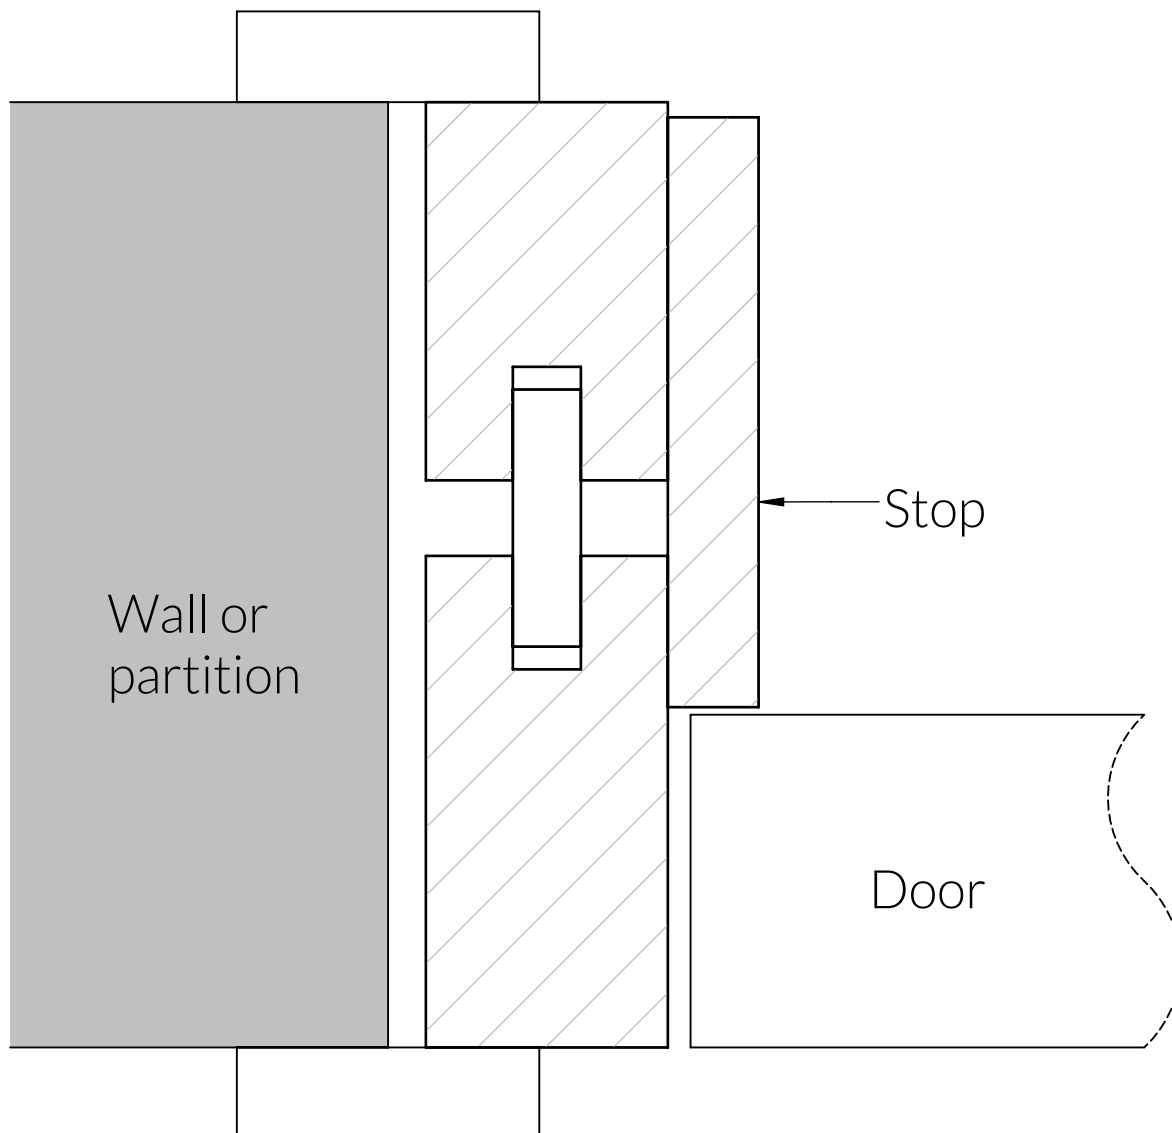

Split frame with loose tongue

Timber options: Tulipwood, Sapele, American Oak, European Oak, American Maple, American Cherry, American Black Walnut, or Ash. For other timbers please call to discuss.

Finish: Primed, stained, lacquered or oiled. If required we can also supply "clean" for onsite french polishing/finishing.

Category: Extension Liner

CADWELL GREEN
ENGLAND

Unit 6, Bilton Road, Cadwell Lane, SG4 0SB

+44 (0)1462 444462

sales@cadwellgreendoors.co.uk

www.cadwellgreendoors.co.uk