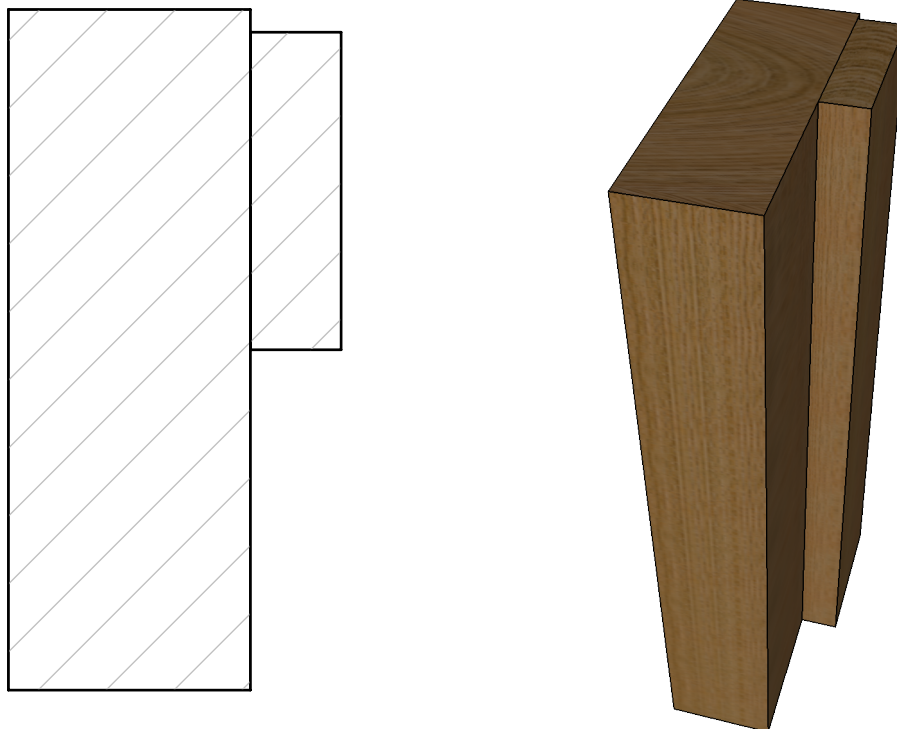

Frame - Plant on door stop

(Non-rating, FD30, FD60)

Specific timber used and dimensions can vary depending on what fire rating may be required which is based on density and suitability of timber. Please let us know what timbers you are looking to use and we will advise you if this is possible to ensure compliancy.

Category: Frame

Scale: 1:1 @ A4

CADWELL GREEN
ENGLAND

Unit 6, Bilton Road, Cadwell Lane, SG4 0SB

+44 (0)1462 444462

sales@cadwellgreendoors.co.uk

www.cadwellgreendoors.co.uk