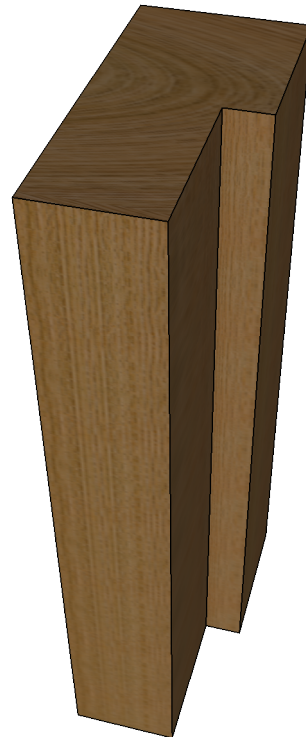

# Frame - Rebated

(Non-rating, FD30, FD60)

Specific timber used and dimensions can vary depending on what fire rating may be required which is based on density and suitability of timber. Please let us know what timbers you are looking to use and we will advise you if this is possible to ensure compliancy.

Timber options: Tulipwood, Sapele, American Oak, European Oak, American Maple, American Cherry, American Black Walnut, or Ash. For other timbers please call to discuss.

Finish: Primed, stained, lacquered or oiled. If required we can also supply "clean" for onsite french polishing/finishing.

Category: Frame

Scale: 1:1 @ A4

CADWELL GREEN  
ENGLAND

Unit 6, Bilton Road, Cadwell Lane, SG4 0SB

+44 (0)1462 444462

[sales@cadwellgreendoors.co.uk](mailto:sales@cadwellgreendoors.co.uk)

[www.cadwellgreendoors.co.uk](http://www.cadwellgreendoors.co.uk)