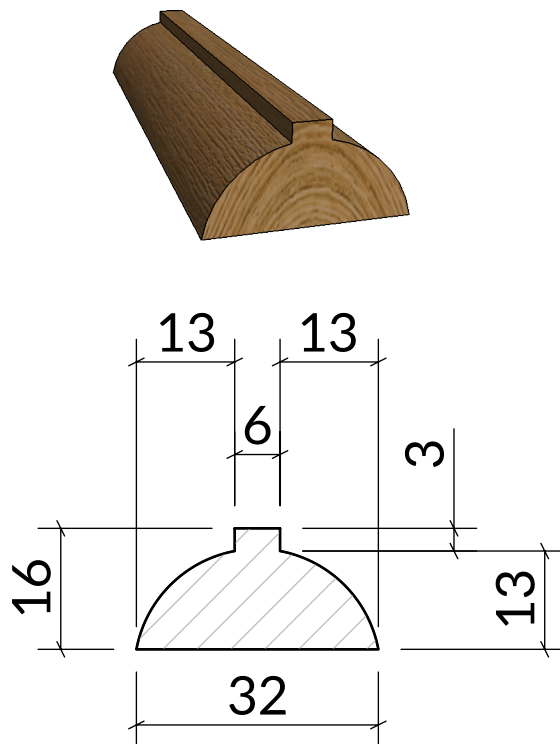

GB1

W: 32mm x D: 16mm

Timber options: Tulipwood, Sapele, American Oak, European Oak, American Maple, American Cherry, American Black Walnut, or Ash. For other timbers please call to discuss.

Finish: Primed, stained, lacquered or oiled. If required we can also supply "clean" for onsite french polishing/finishing.

Category: Glazing bar

Scale: 1:1 @ A4

Unit 6, Bilton Road, Cadwell Lane, SG4 0SB

+44 (0)1462 444462

sales@cadwellgreendoors.co.uk

www.cadwellgreendoors.co.uk