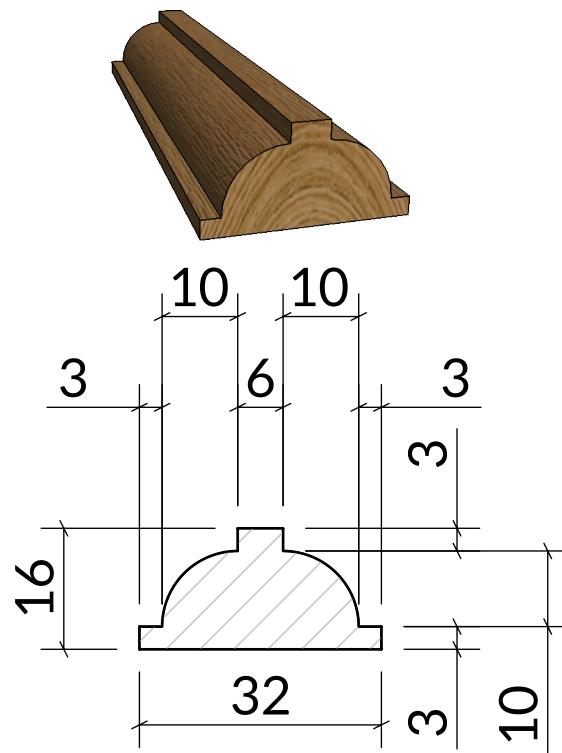

BG2

W: 32mm x D: 16mm

Timber options: Tulipwood, Sapele, American Oak, European Oak, American Maple, American Cherry, American Black Walnut, or Ash. For other timbers please call to discuss.

Finish: Primed, stained, lacquered or oiled. If required we can also supply "clean" for onsite french polishing/finishing.

Category: Glazing bar

Scale: 1:1 @ A4

Unit 6, Bilton Road, Cadwell Lane, SG4 0SB

+44 (0)1462 444462

sales@cadwellgreendoors.co.uk

www.cadwellgreendoors.co.uk