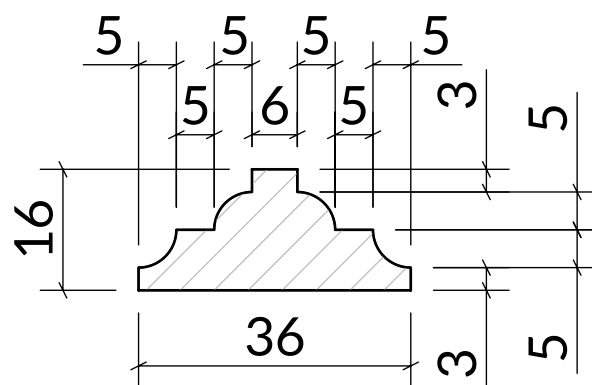

GB3

W: 36mm x D: 16mm

Timber options: Tulipwood, Sapele, American Oak, European Oak, American Maple, American Cherry, American Black Walnut, or Ash. For other timbers please call to discuss.

Finish: Primed, stained, lacquered or oiled. If required we can also supply "clean" for onsite french polishing/finishing.

Category: Glazing bar

Scale: 1:1 @ A4

Unit 6, Bilton Road, Cadwell Lane, SG4 0SB

+44 (0)1462 444462

sales@cadwellgreendoors.co.uk

www.cadwellgreendoors.co.uk