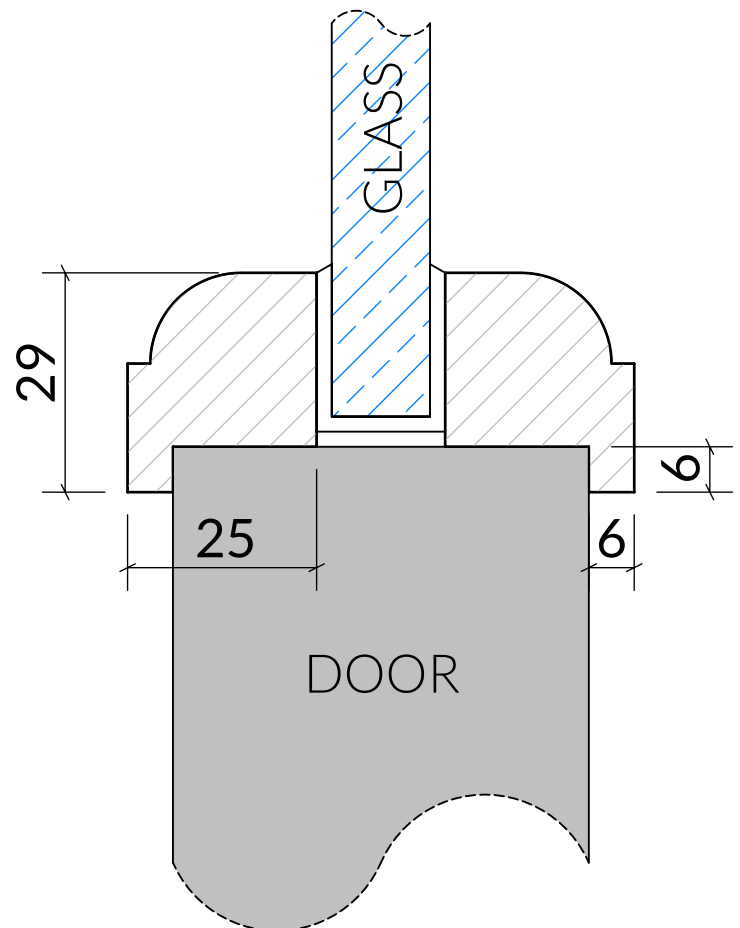

GBOL1

W: 25mm x H: 29mm

Timber options: Tulipwood, Sapele, American Oak, European Oak, American Maple, American Cherry, American Black Walnut, or Ash. For other timbers please call to discuss.

Finish: Primed, stained, lacquered or oiled. If required we can also supply "clean" for onsite french polishing/finishing.

Category: Glazing Bolection

Scale: 1:1 @ A4

Unit 6, Bilton Road, Cadwell Lane, SG4 0SB
+44 (0)1462 444462
sales@cadwellgreendoors.co.uk
www.cadwellgreendoors.co.uk