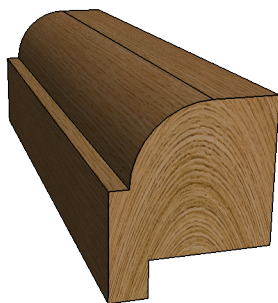

GBOL1

W: 25mm x H: 29mm

Timber options: Tulipwood, Sapele, American Oak, European Oak, American Maple, American Cherry, American Black Walnut, or Ash. For other timbers please call to discuss.

Finish: Primed, stained, lacquered or oiled. If required we can also supply "clean" for onsite french polishing/finishing.

Category: Glazing Bolection

Scale: 1:1 @ A4

Unit 6, Bilton Road, Cadwell Lane, SG4 0SB
+44 (0)1462 444462
sales@cadwellgreendoors.co.uk
www.cadwellgreendoors.co.uk