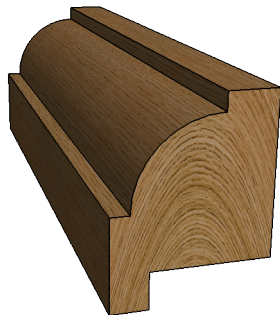

# GBOL2

W: 25mm x H: 32mm

Timber options: Tulipwood, Sapele, American Oak, European Oak, American Maple, American Cherry, American Black Walnut, or Ash. For other timbers please call to discuss.

Finish: Primed, stained, lacquered or oiled. If required we can also supply "clean" for onsite french polishing/finishing.

Category: Glazing Bolection

Scale: 1:1 @ A4

CADWELL GREEN  
ENGLAND

Unit 6, Bilton Road, Cadwell Lane, SG4 0SB

+44 (0)1462 444462

[sales@cadwellgreendoors.co.uk](mailto:sales@cadwellgreendoors.co.uk)

[www.cadwellgreendoors.co.uk](http://www.cadwellgreendoors.co.uk)