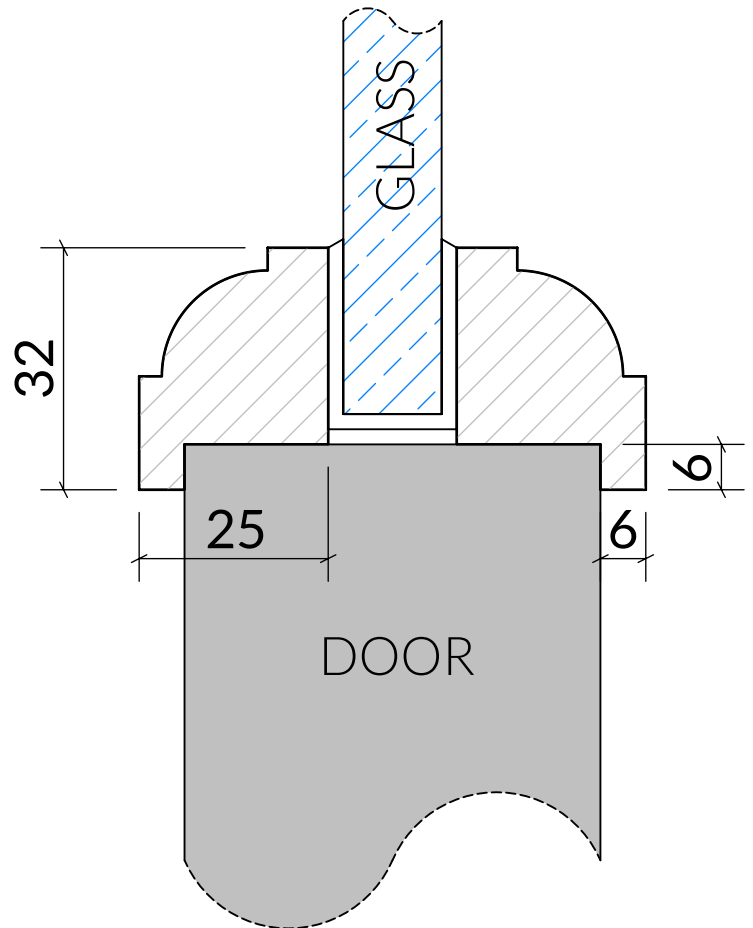

# GBOL2

W: 25mm x H: 32mm

Timber options: Tulipwood, Sapele, American Oak, European Oak, American Maple, American Cherry, American Black Walnut, or Ash. For other timbers please call to discuss.

Finish: Primed, stained, lacquered or oiled. If required we can also supply "clean" for onsite french polishing/finishing.

Category: Glazing Bolection

Scale: 1:1 @ A4

CADWELL GREEN  
ENGLAND

Unit 6, Bilton Road, Cadwell Lane, SG4 0SB

+44 (0)1462 444462

[sales@cadwellgreendoors.co.uk](mailto:sales@cadwellgreendoors.co.uk)

[www.cadwellgreendoors.co.uk](http://www.cadwellgreendoors.co.uk)